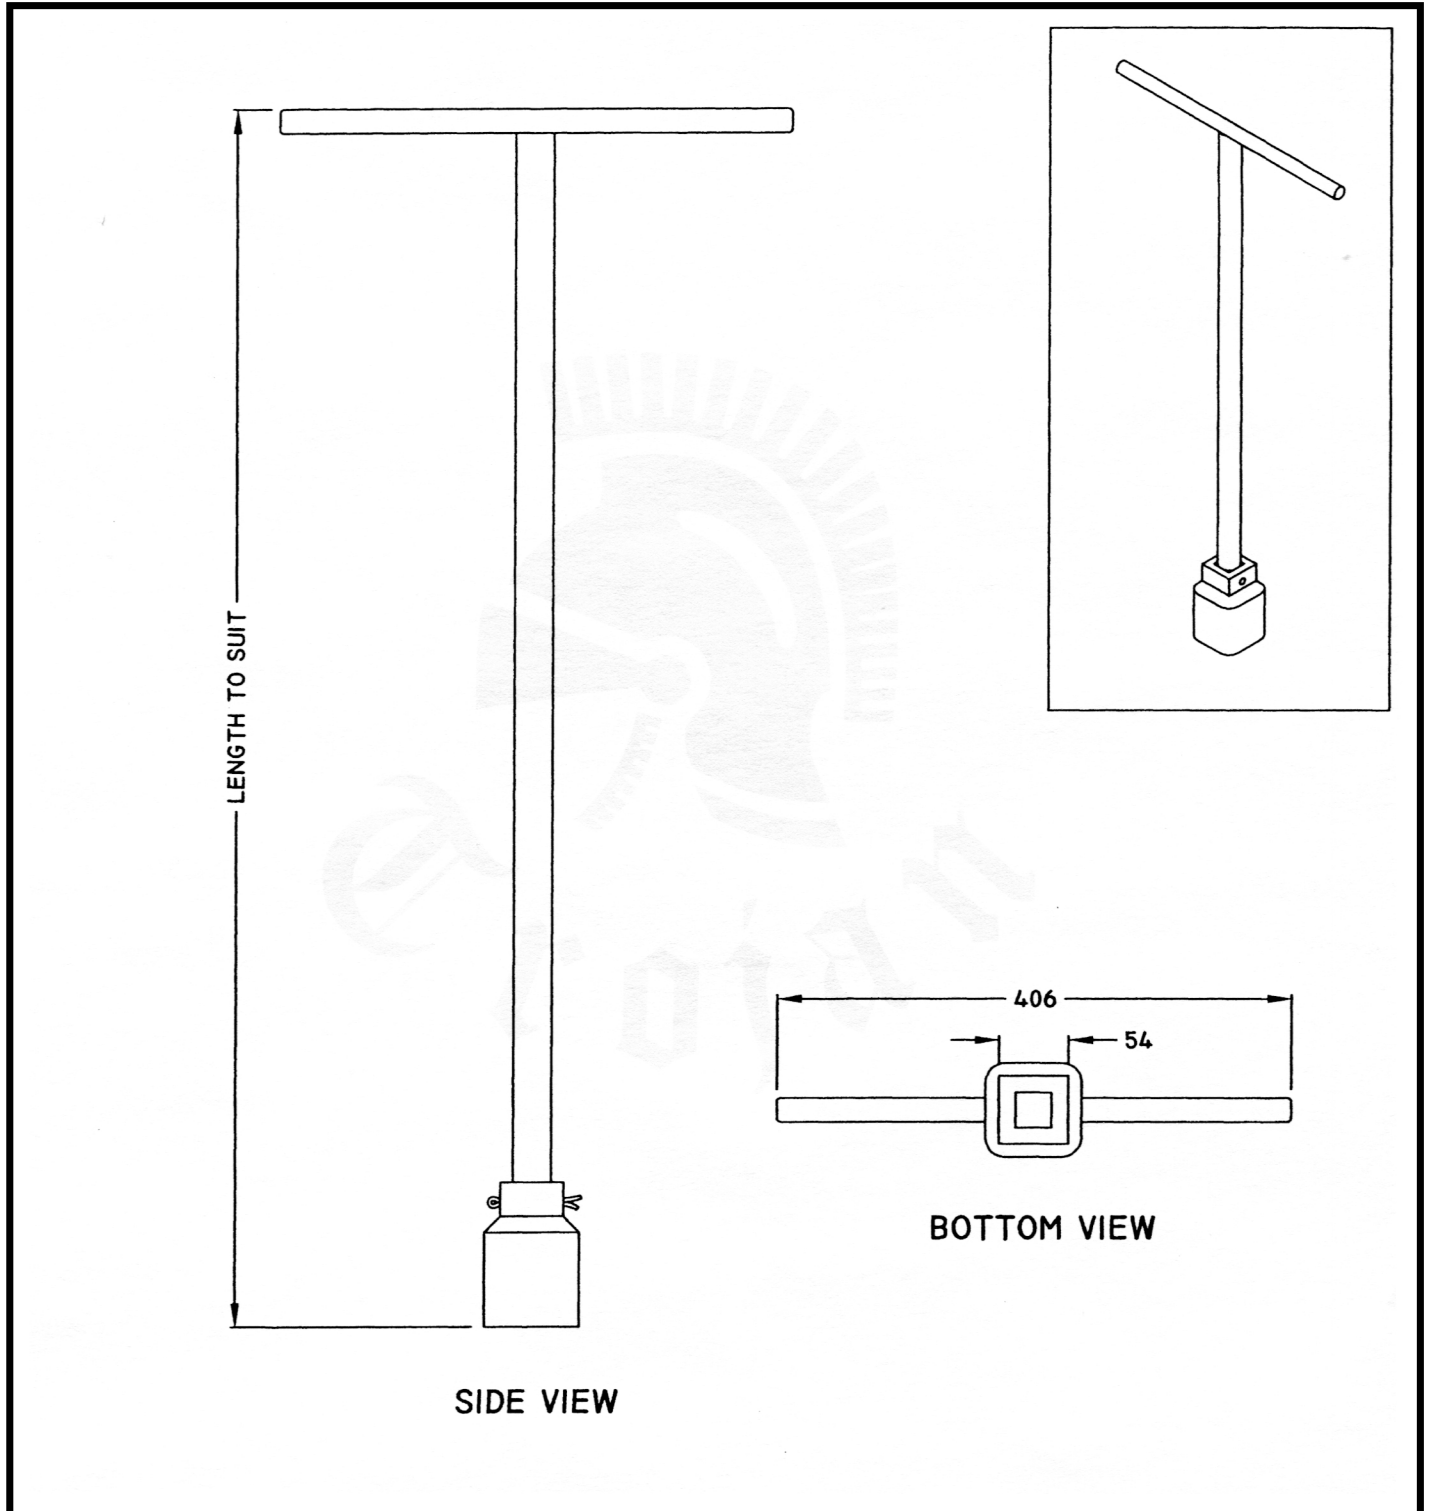

Please note that drawings are approximate and not to be used for engineering purposes – please contact us for specific dimensions.

VALVE BOX KEY

VBK

TROJAN INDUSTRIES INC.
CALGARY • EDMONTON, ALBERTA