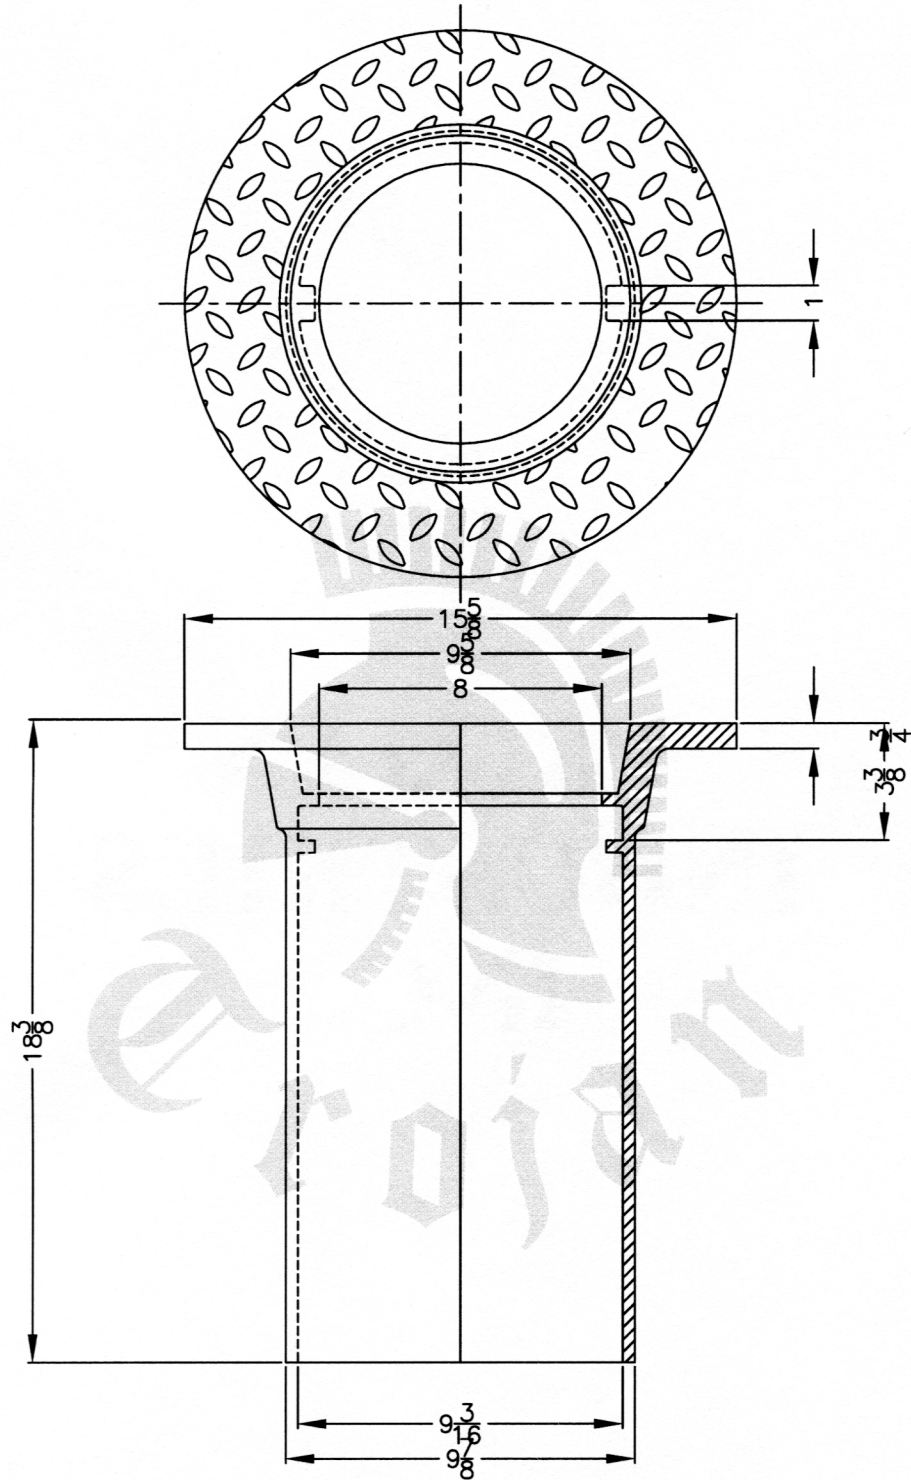

Please note that drawings are approximate and not to be used for engineering purposes – please contact us for specific dimensions.

Available in 12" Height

RATING—HWY LOAD

VALVE BOX

NO.
MR-8

TROJAN INDUSTRIES INC.