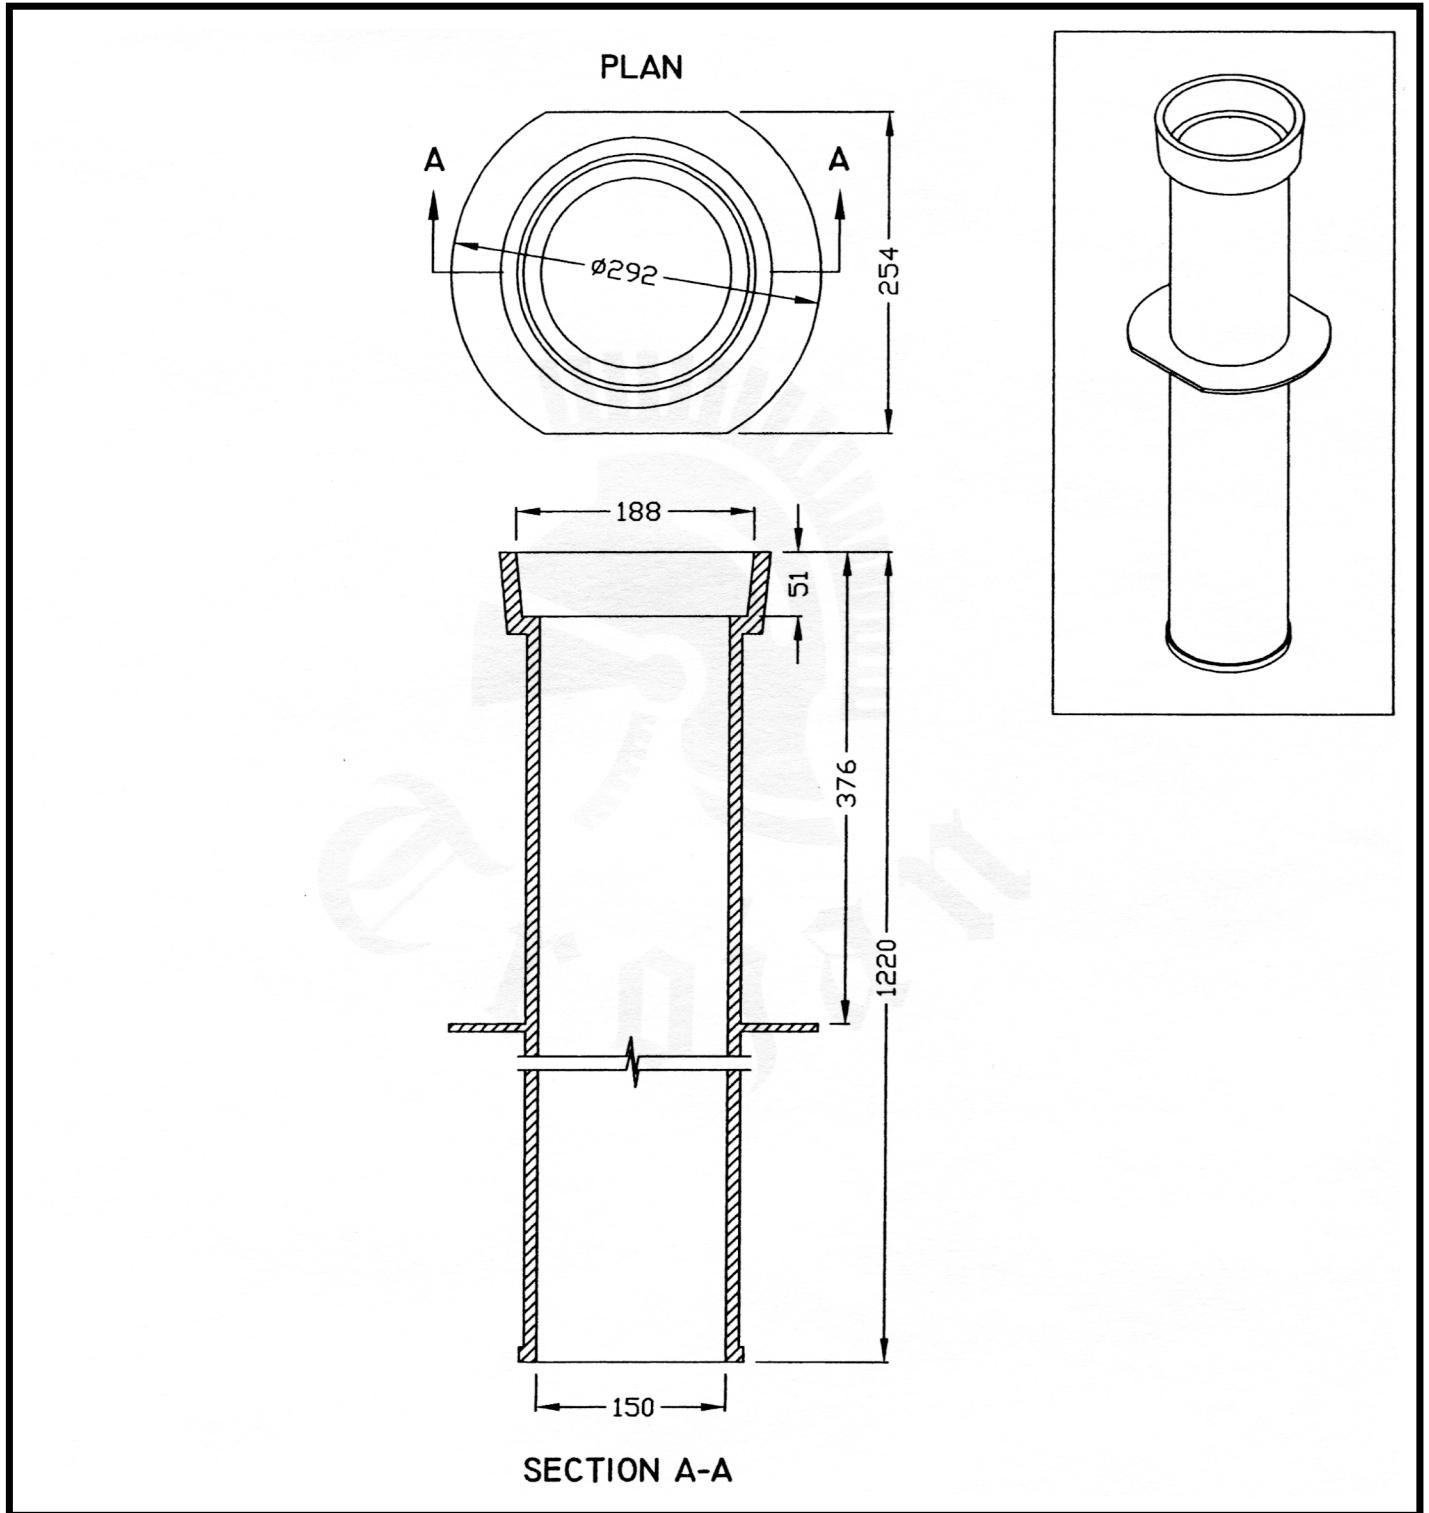

Please note that drawings are approximate and not to be used for engineering purposes – please contact us for specific dimensions.

TYPE A 48IN TOP SECTION

A-VB

TROJAN INDUSTRIES INC.
CALGARY • EDMONTON, ALBERTA