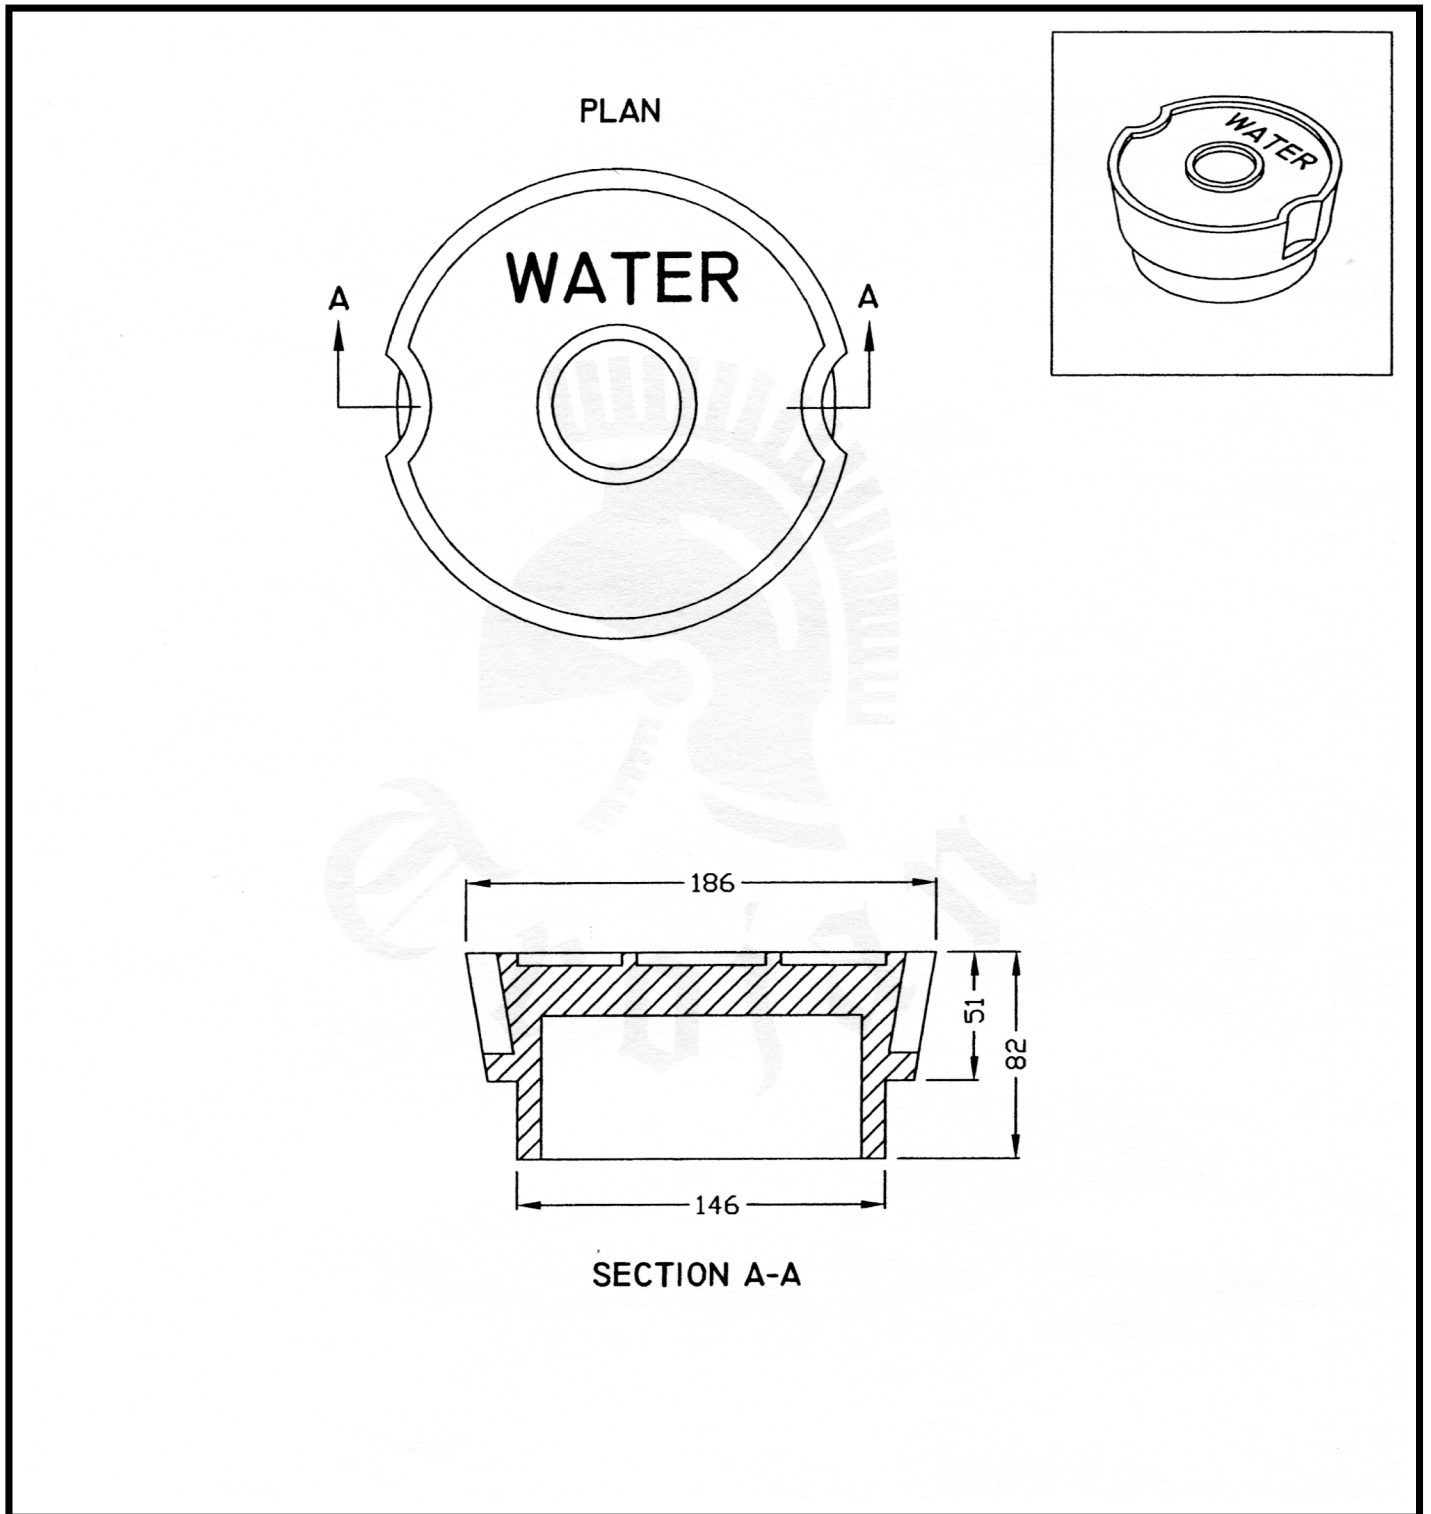

Please note that drawings are approximate and not to be used for engineering purposes – please contact us for specific dimensions.

## NELSON VALVE BOX STANDARD LID

N-VB

**TROJAN INDUSTRIES INC.**  
CALGARY • EDMONTON, ALBERTA