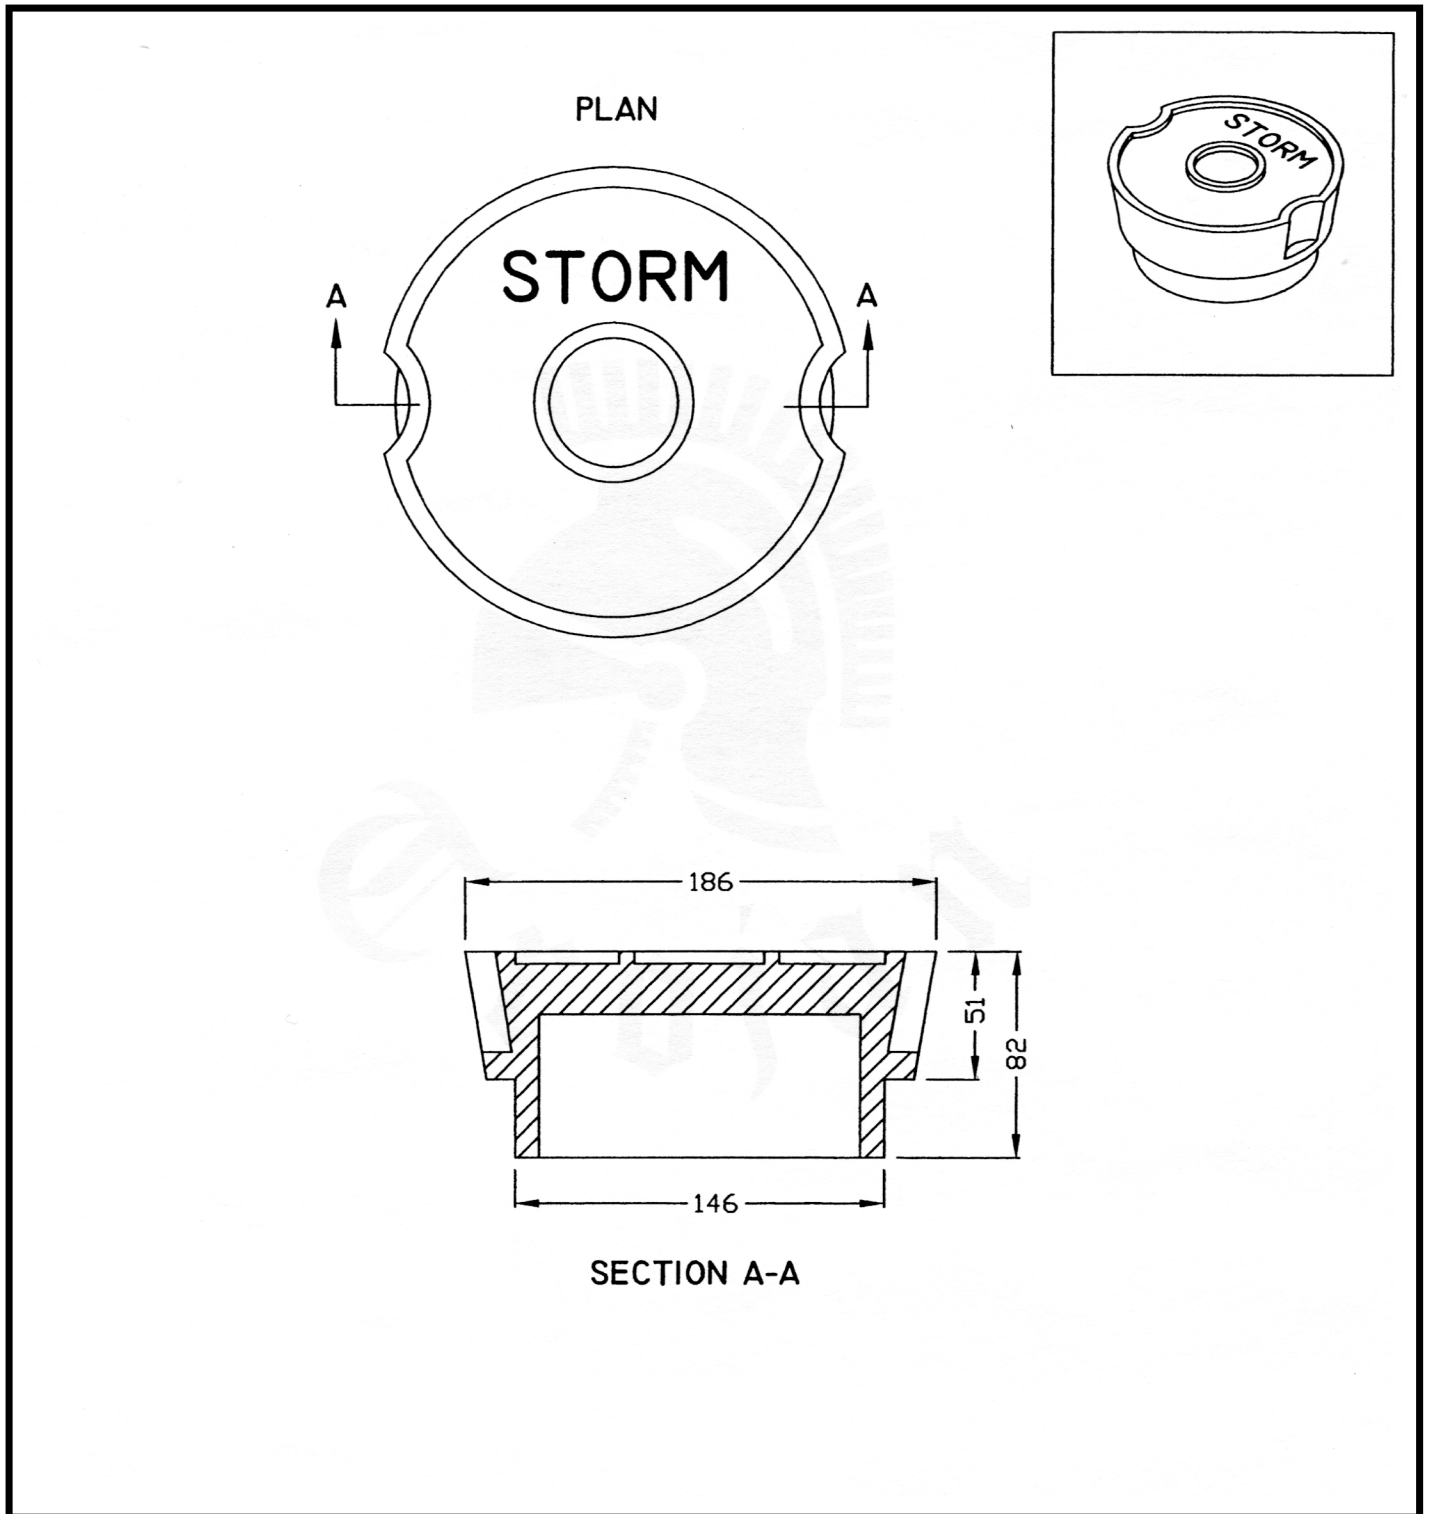

Please note that drawings are approximate and not to be used for engineering purposes – please contact us for specific dimensions.

NELSON VALVE BOX STANDARD LID

N-VB

TROJAN INDUSTRIES INC.
CALGARY • EDMONTON, ALBERTA