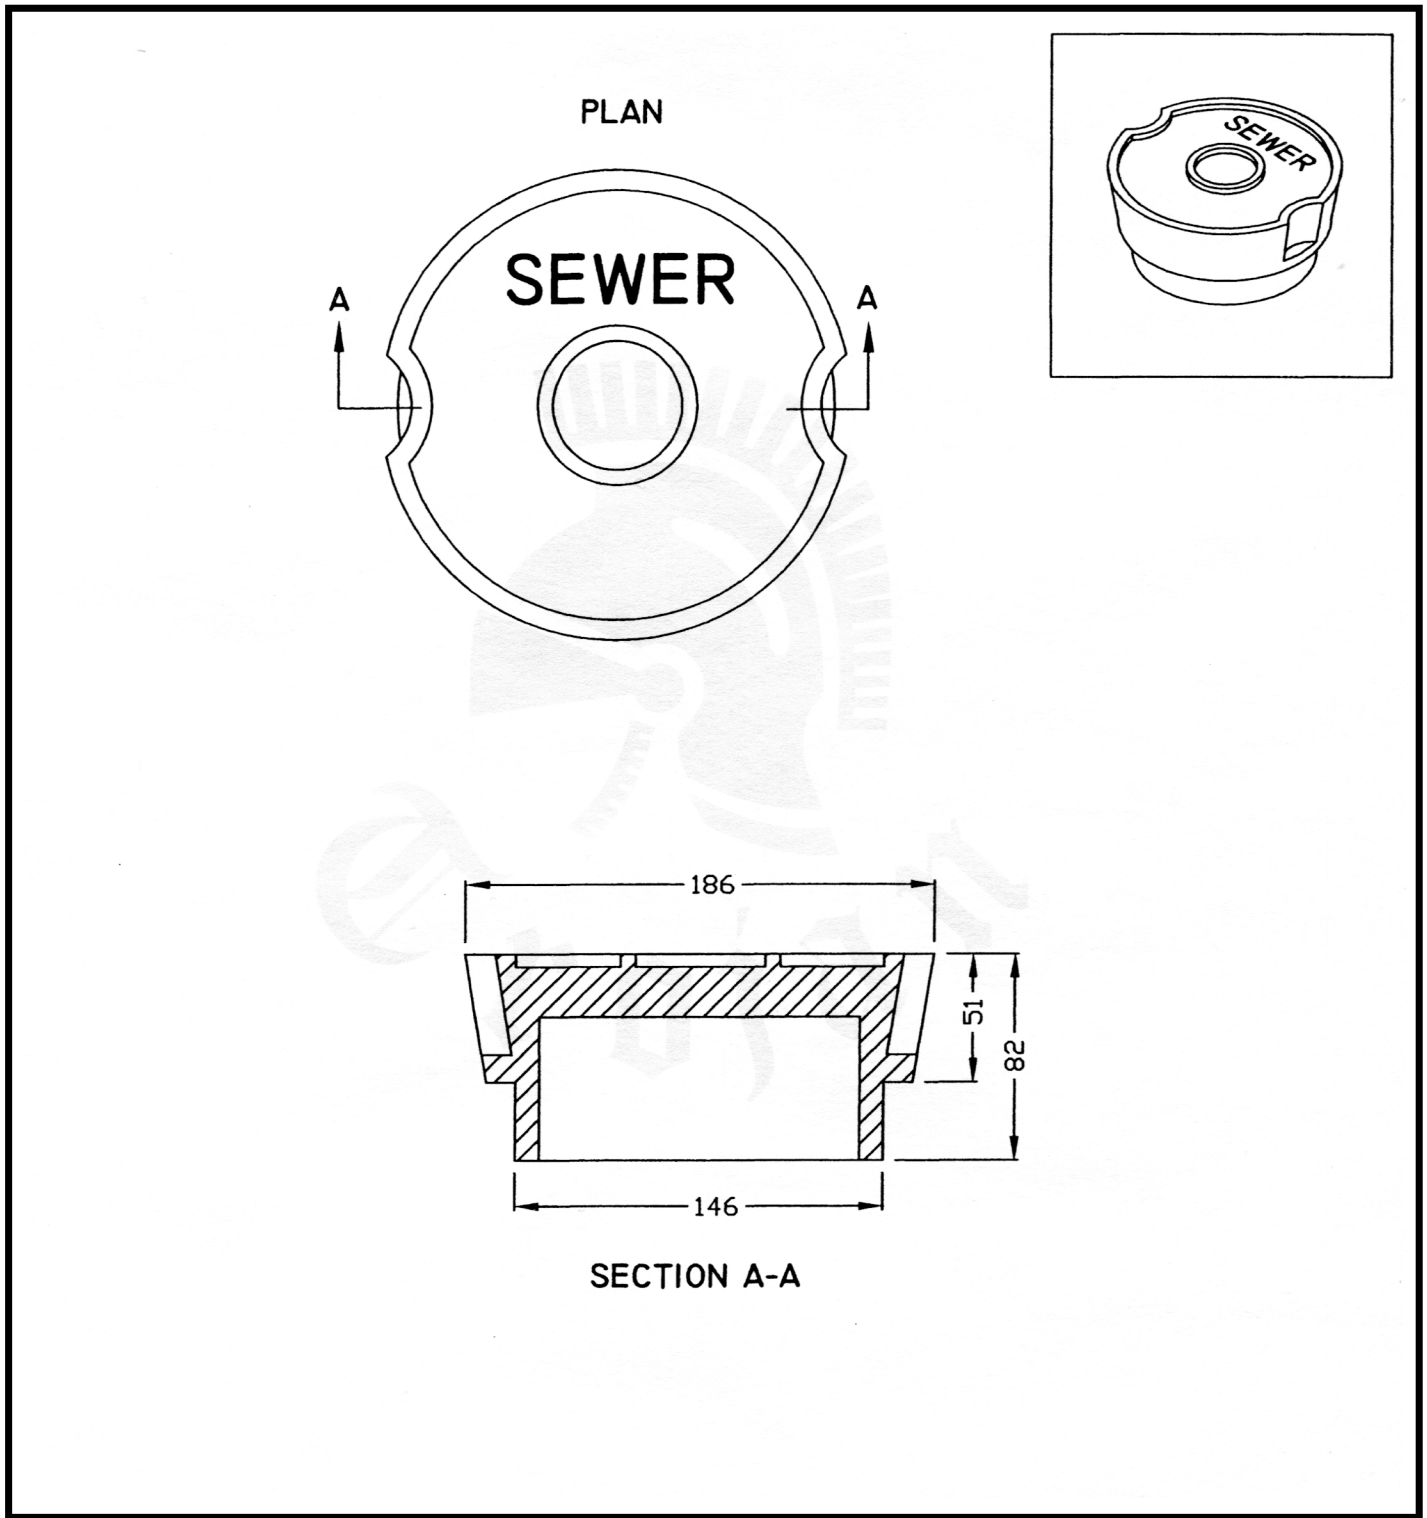

Please note that drawings are approximate and not to be used for engineering purposes – please contact us for specific dimensions.

NELSON VALVE BOX STANDARD LID

N-VB

TROJAN INDUSTRIES INC.
CALGARY • EDMONTON, ALBERTA