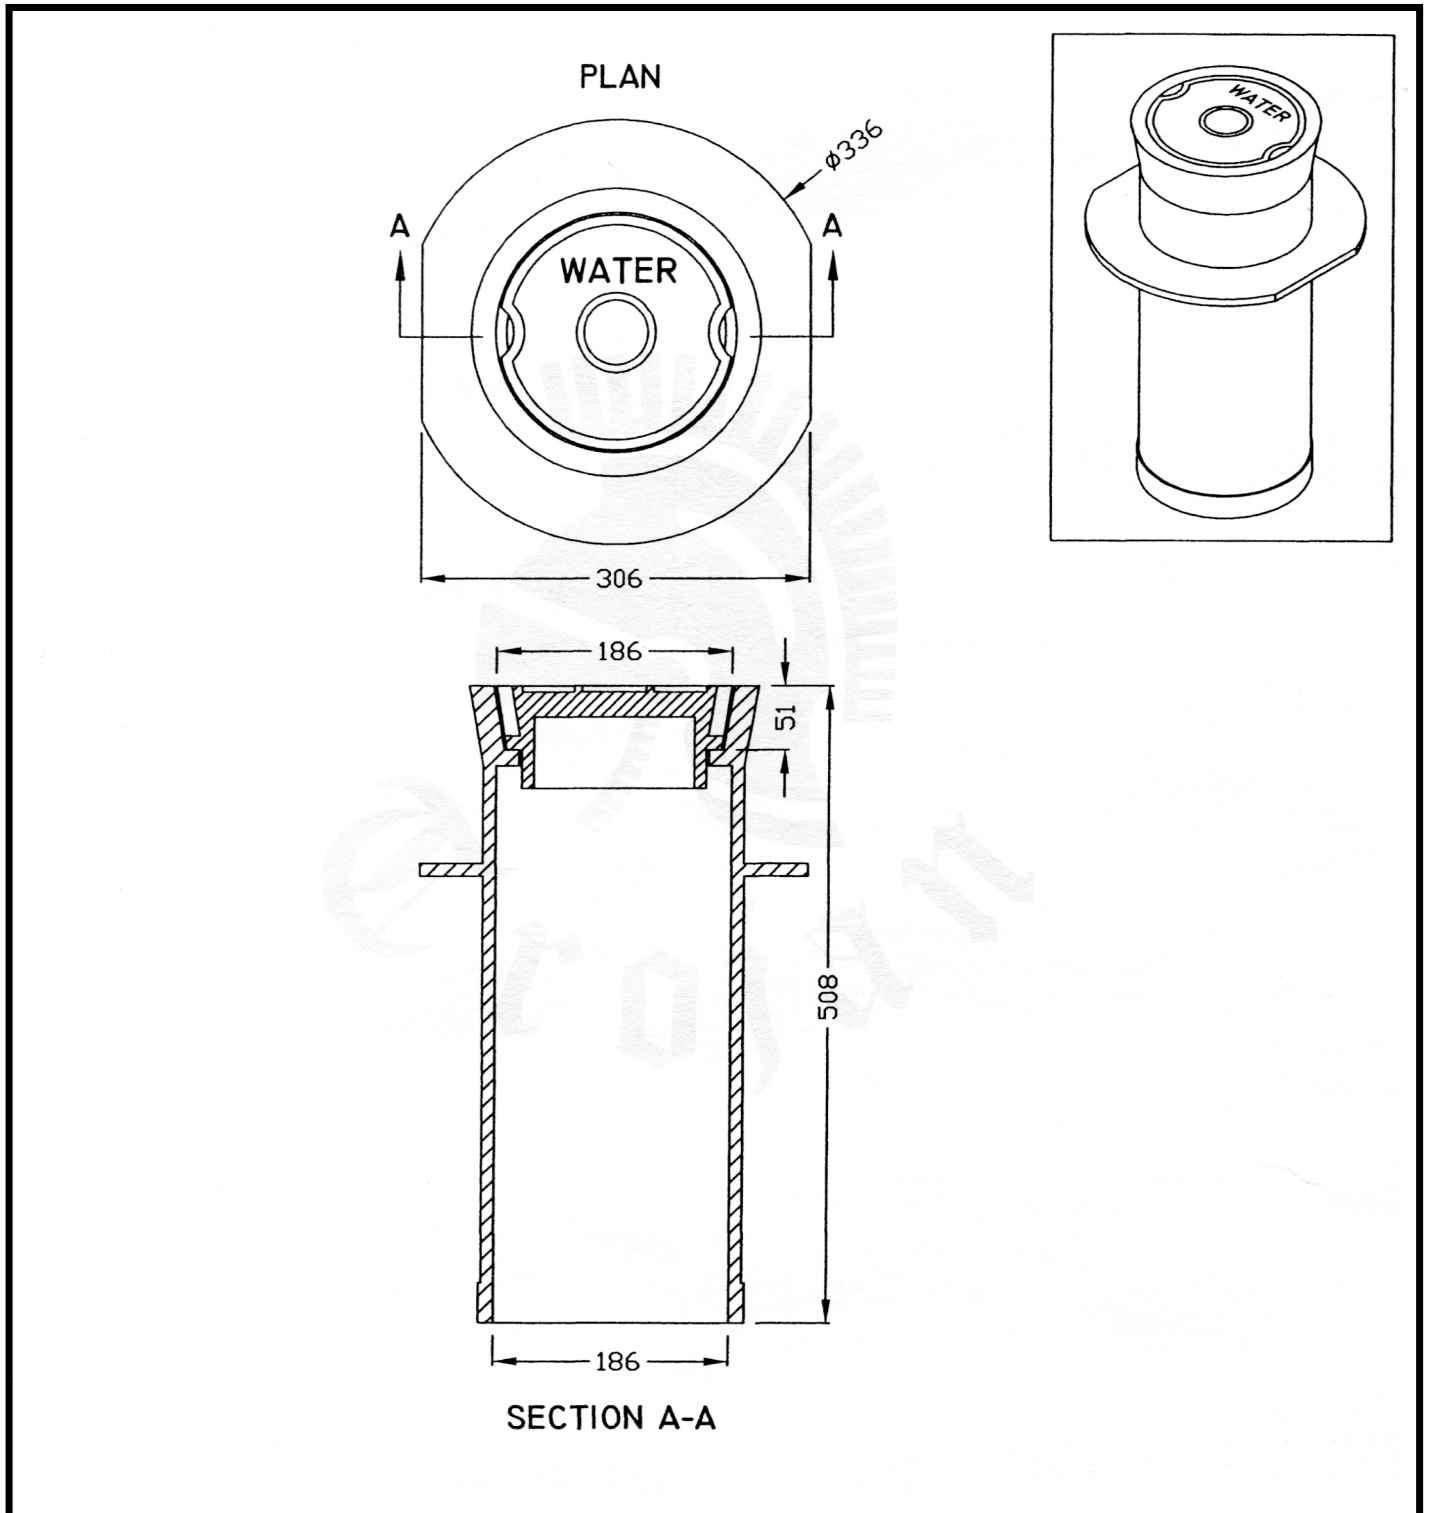

Please note that drawings are approximate and not to be used for engineering purposes – please contact us for specific dimensions.

NELSON TYPE VALVE BOX

N-VB

TROJAN INDUSTRIES INC.
CALGARY • EDMONTON, ALBERTA