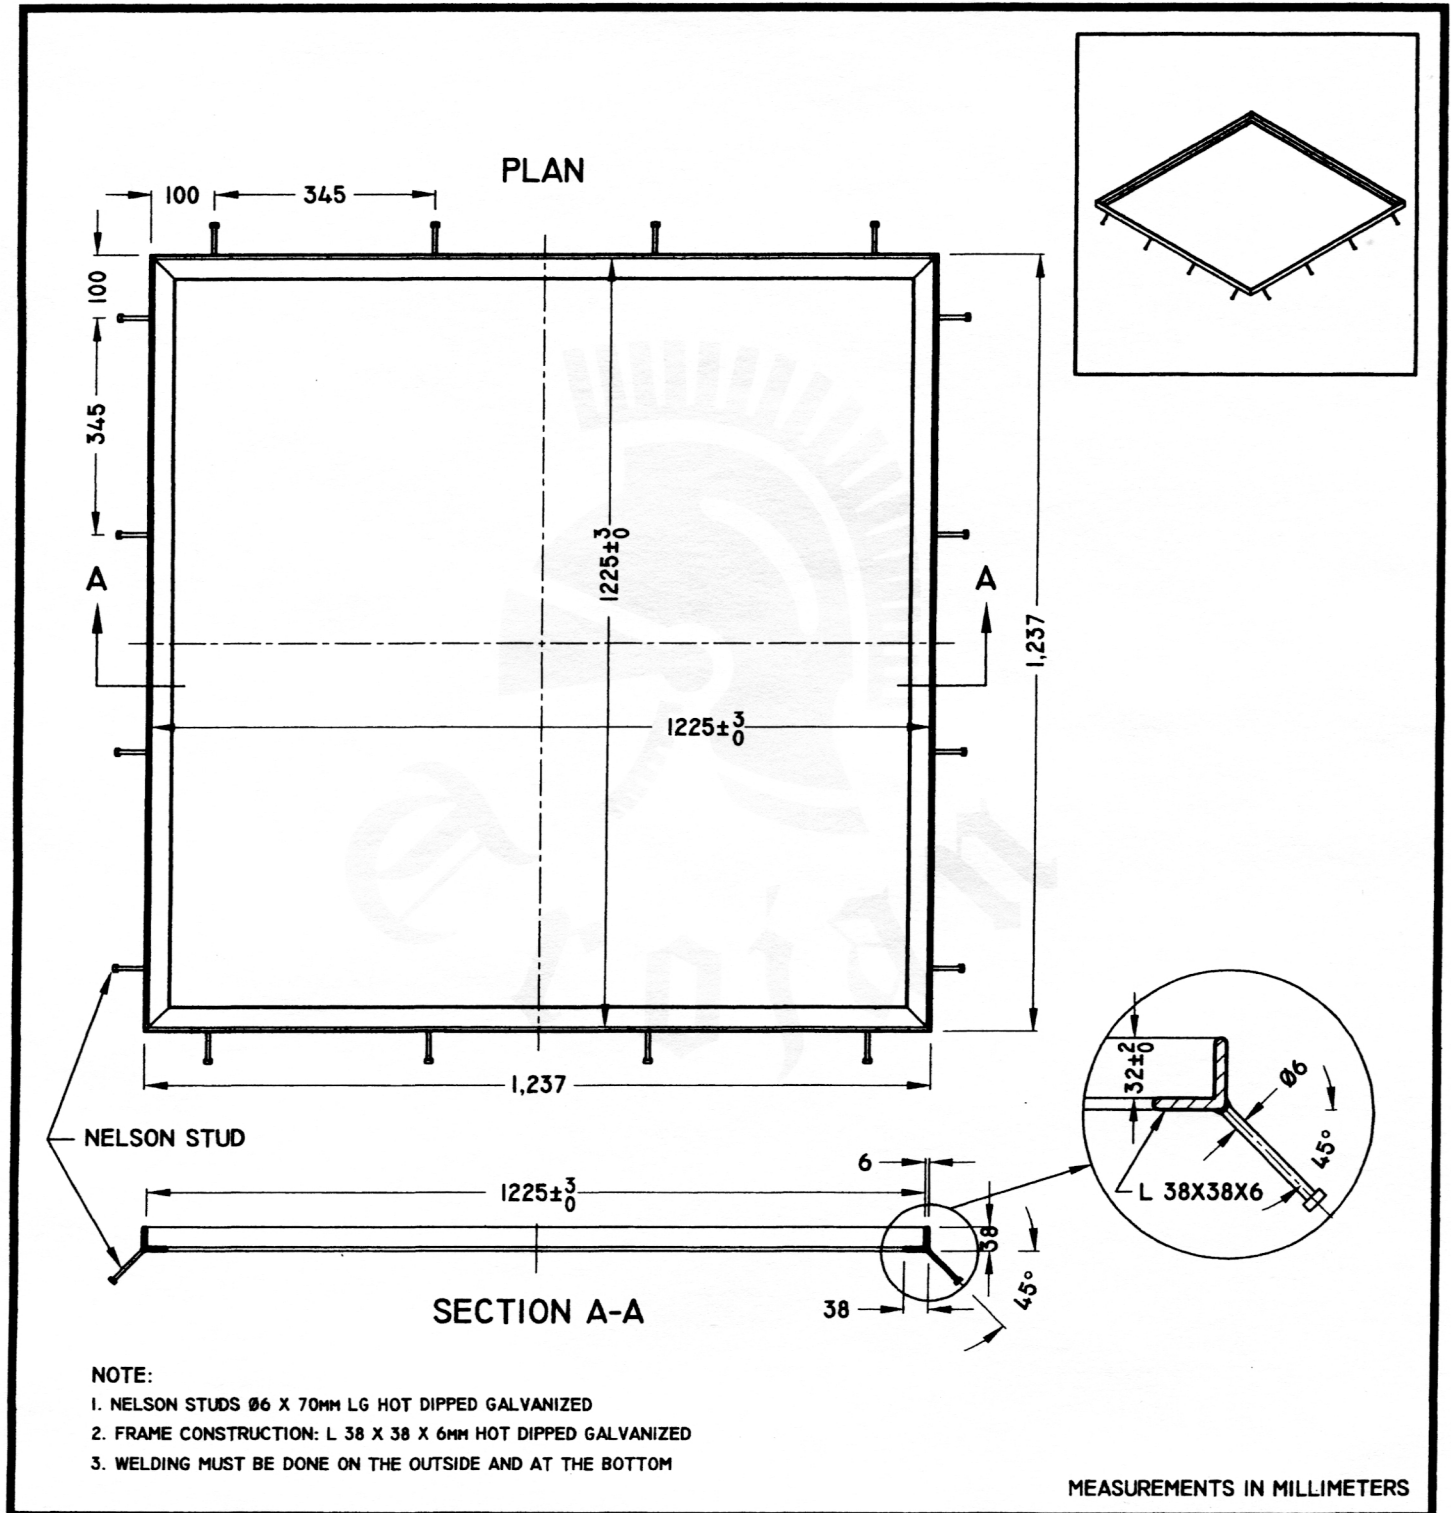

Please note that drawings are approximate and not to be used for engineering purposes – please contact us for specific dimensions.

TREE GRATE FRAME

TGF

TROJAN INDUSTRIES INC.
CALGARY • EDMONTON, ALBERTA