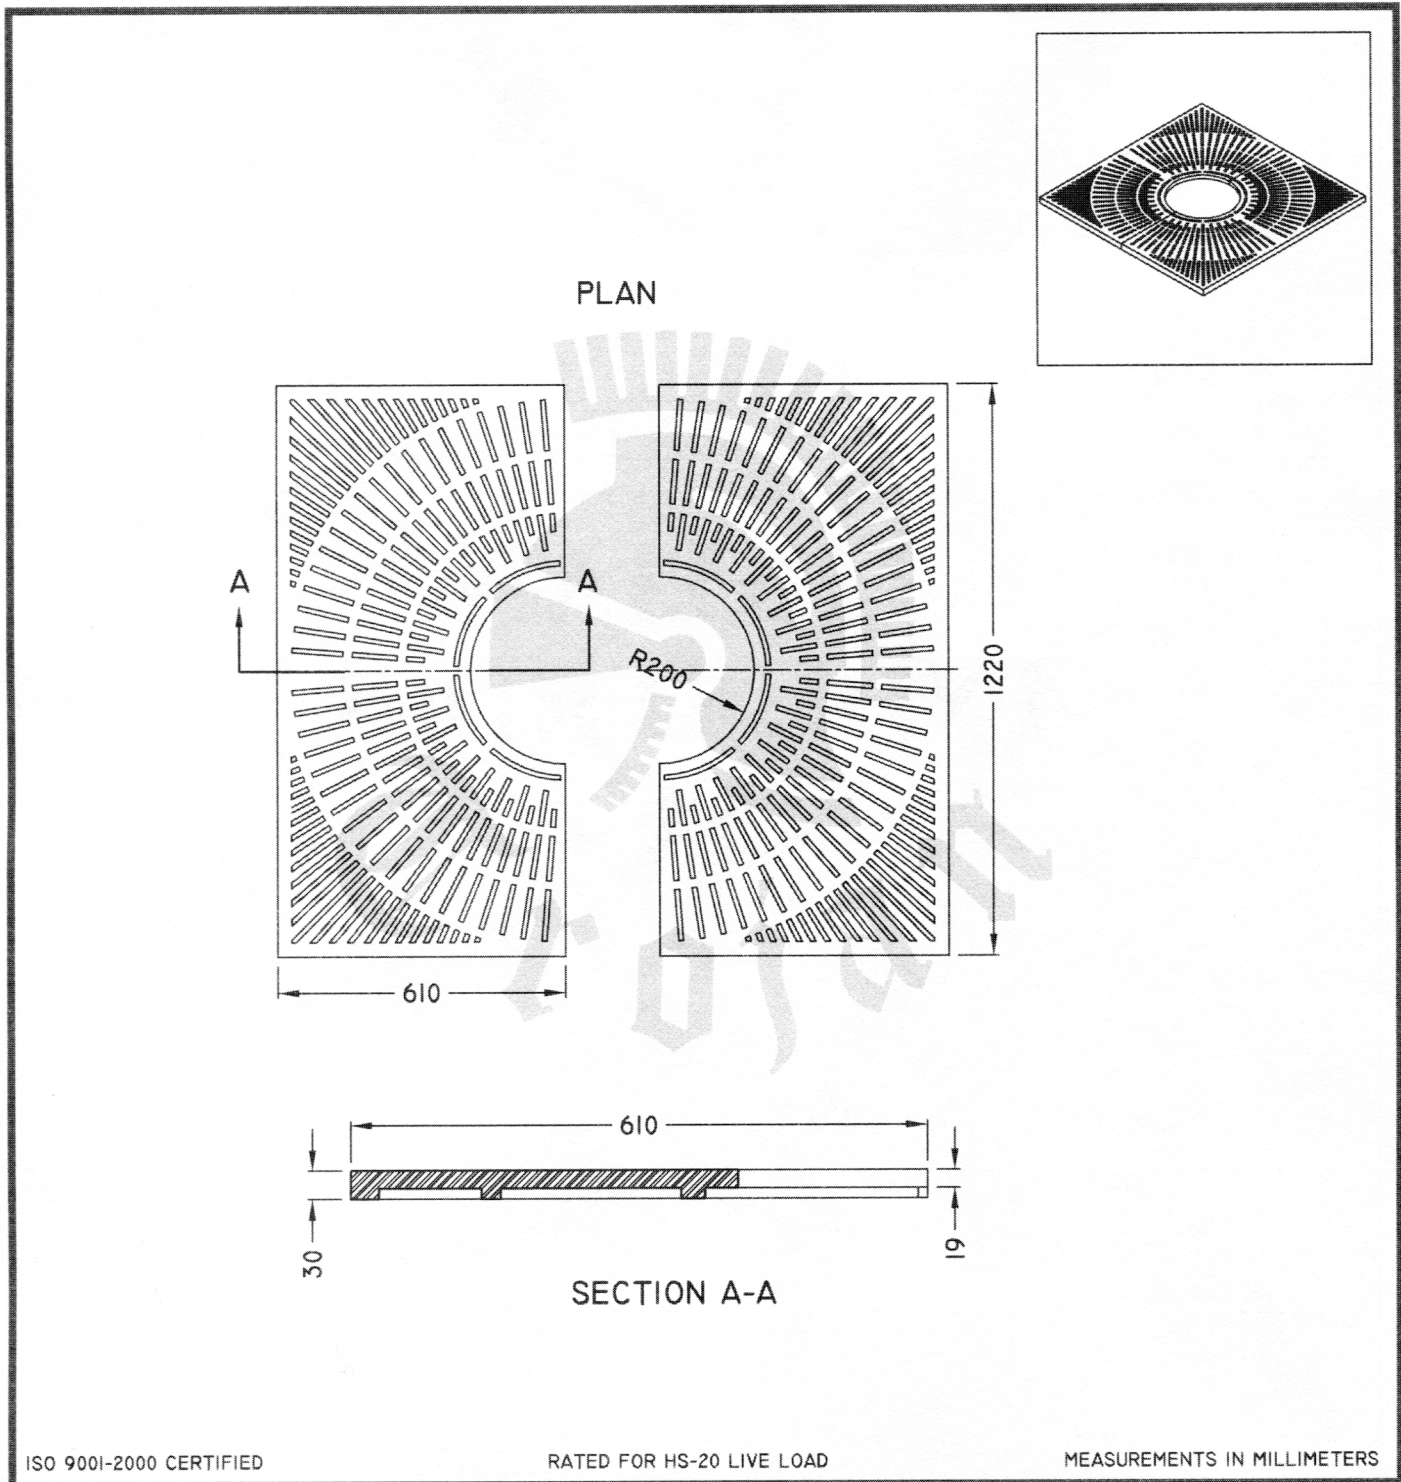

Please note that drawings are approximate and not to be used for engineering purposes – please contact us for specific dimensions.

TREE GRATE 48X48

TG 48X48

TROJAN INDUSTRIES INC.
CALGARY • EDMONTON, ALBERTA