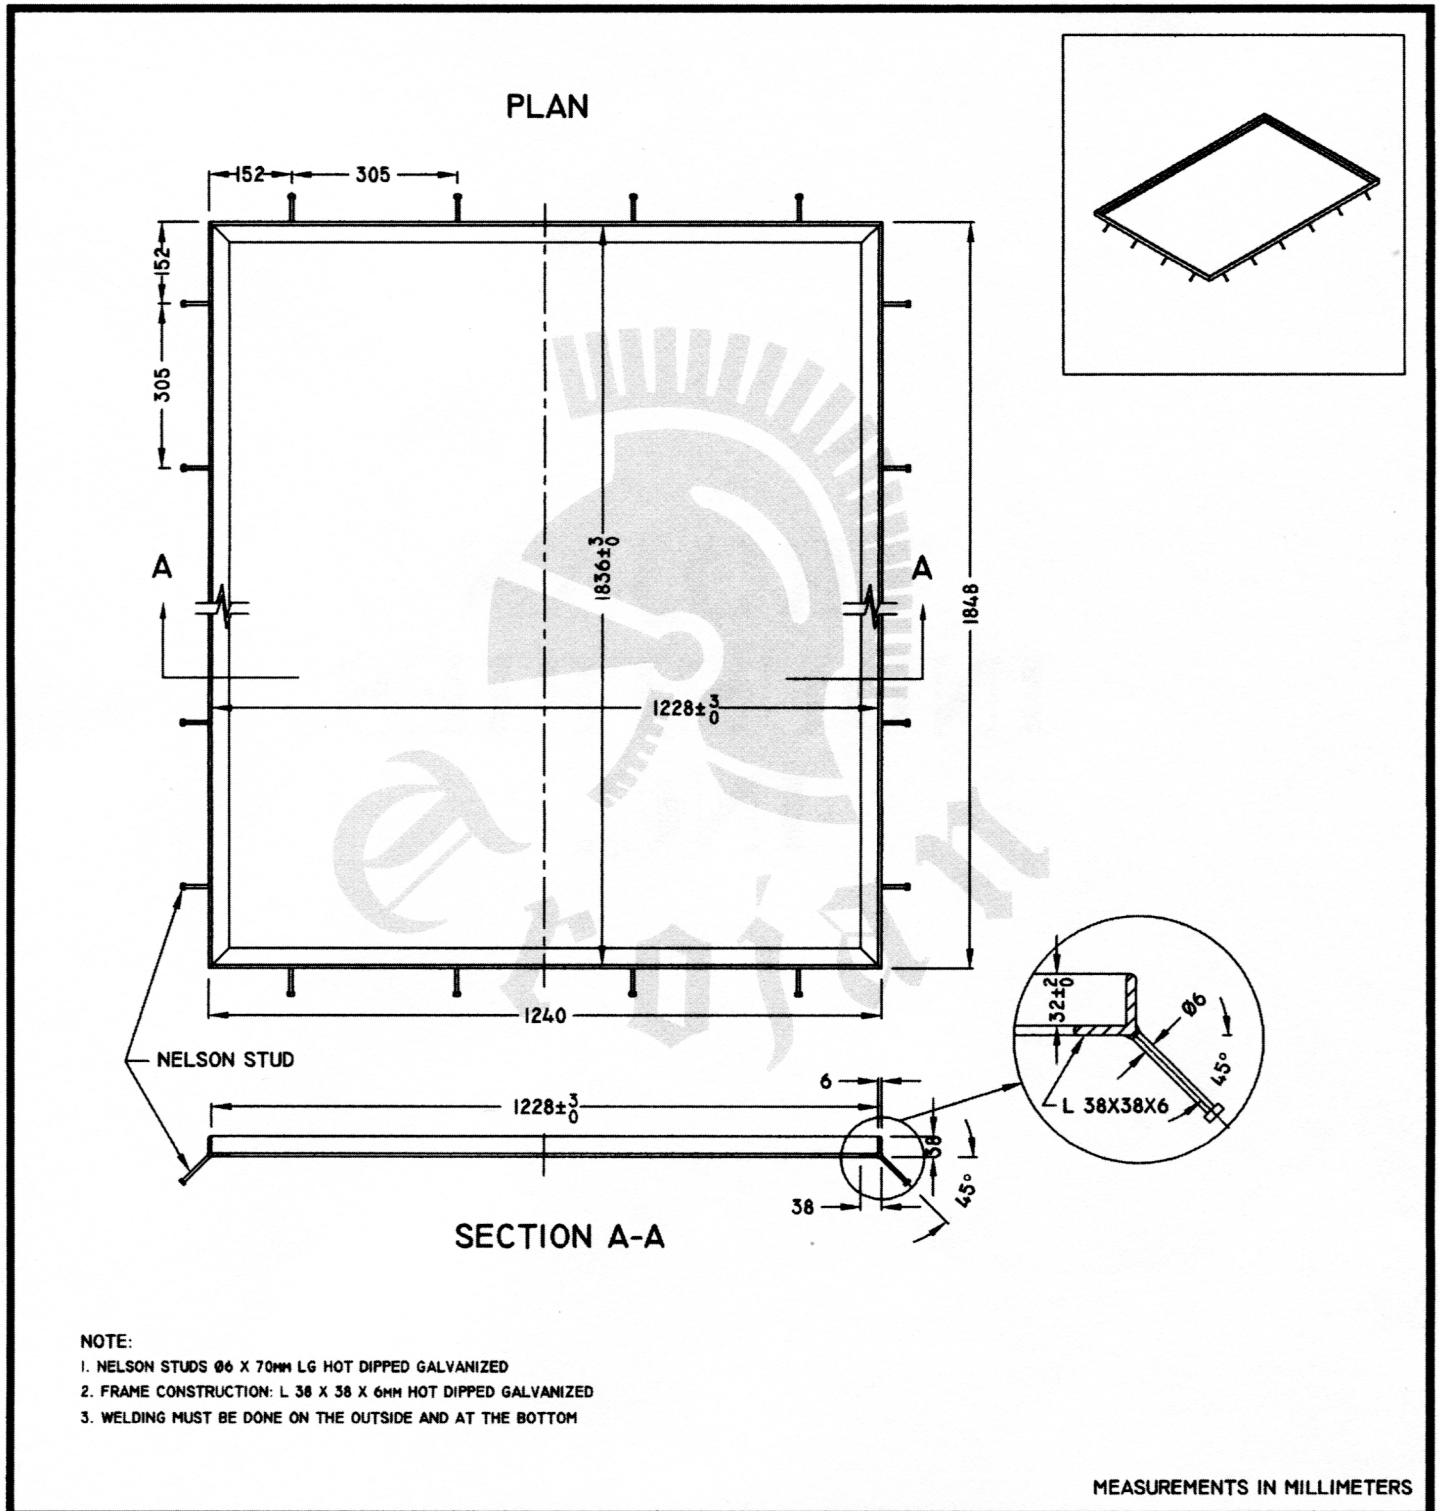

Please note that drawings are approximate and not to be used for engineering purposes – please contact us for specific dimensions.

TREE GRATE FRAME 4X6

TGF 46

TROJAN INDUSTRIES INC.
CALGARY • EDMONTON, ALBERTA