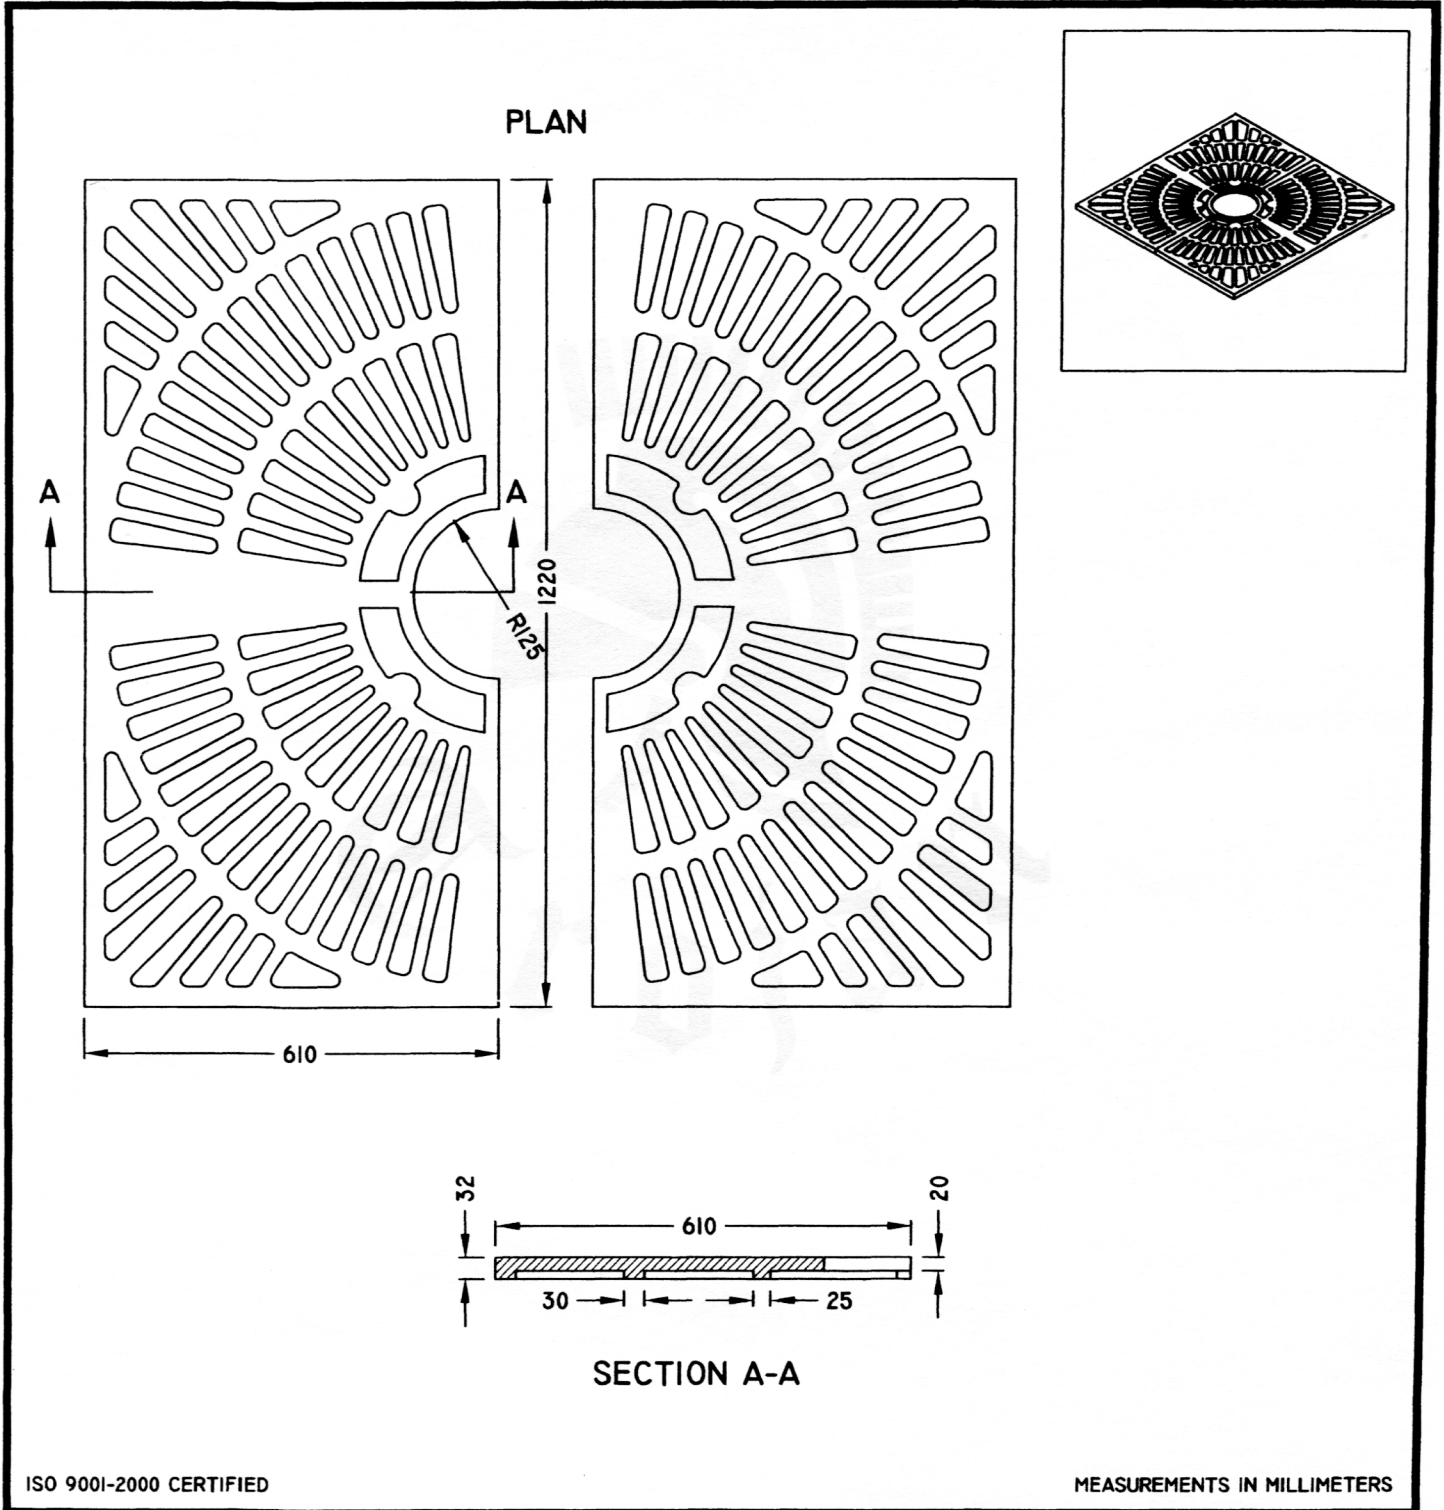

Please note that drawings are approximate and not to be used for engineering purposes – please contact us for specific dimensions.

TREE GRATE 48IN SQUARE

TF-48 S

TROJAN INDUSTRIES INC.
CALGARY • EDMONTON, ALBERTA