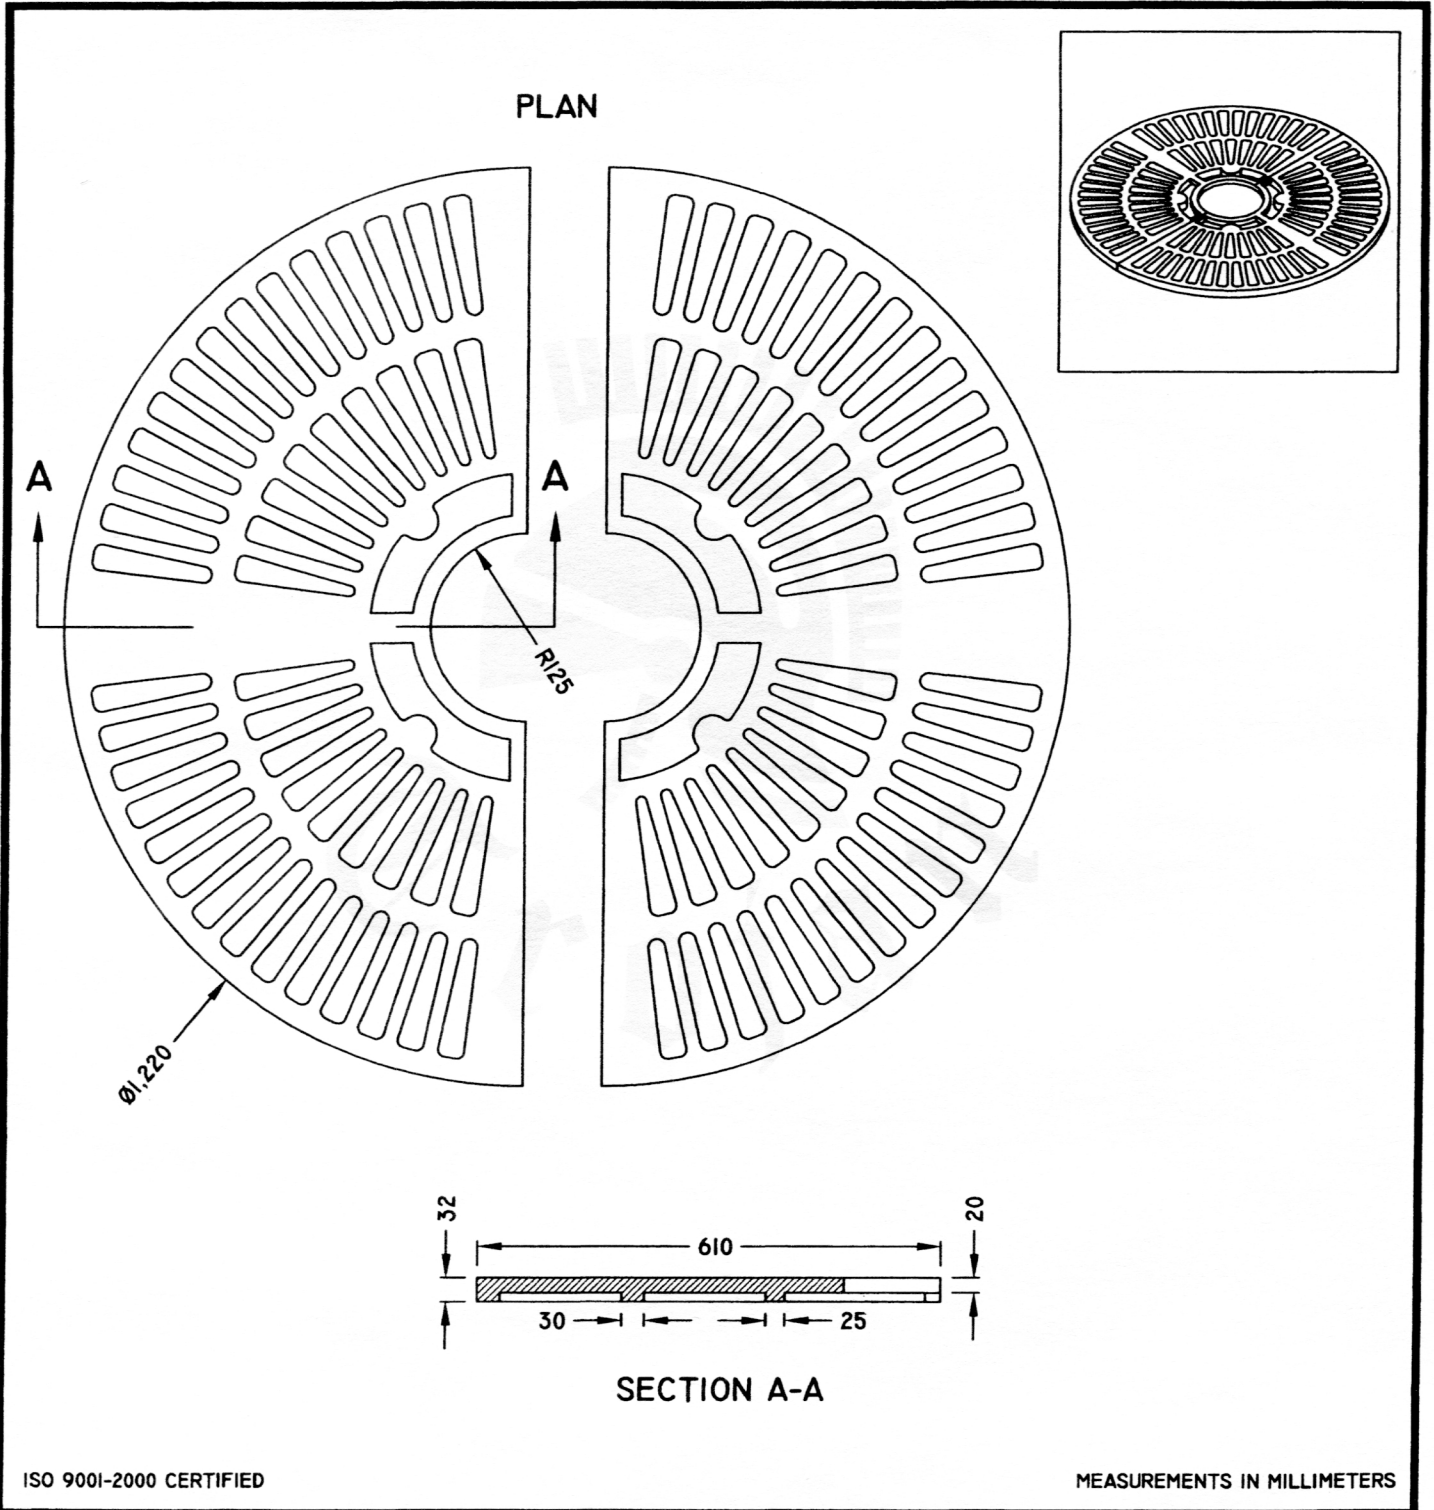

Please note that drawings are approximate and not to be used for engineering purposes – please contact us for specific dimensions.

TREE GRATE 48IN ROUND

TF-48 R

TROJAN INDUSTRIES INC.
CALGARY • EDMONTON, ALBERTA