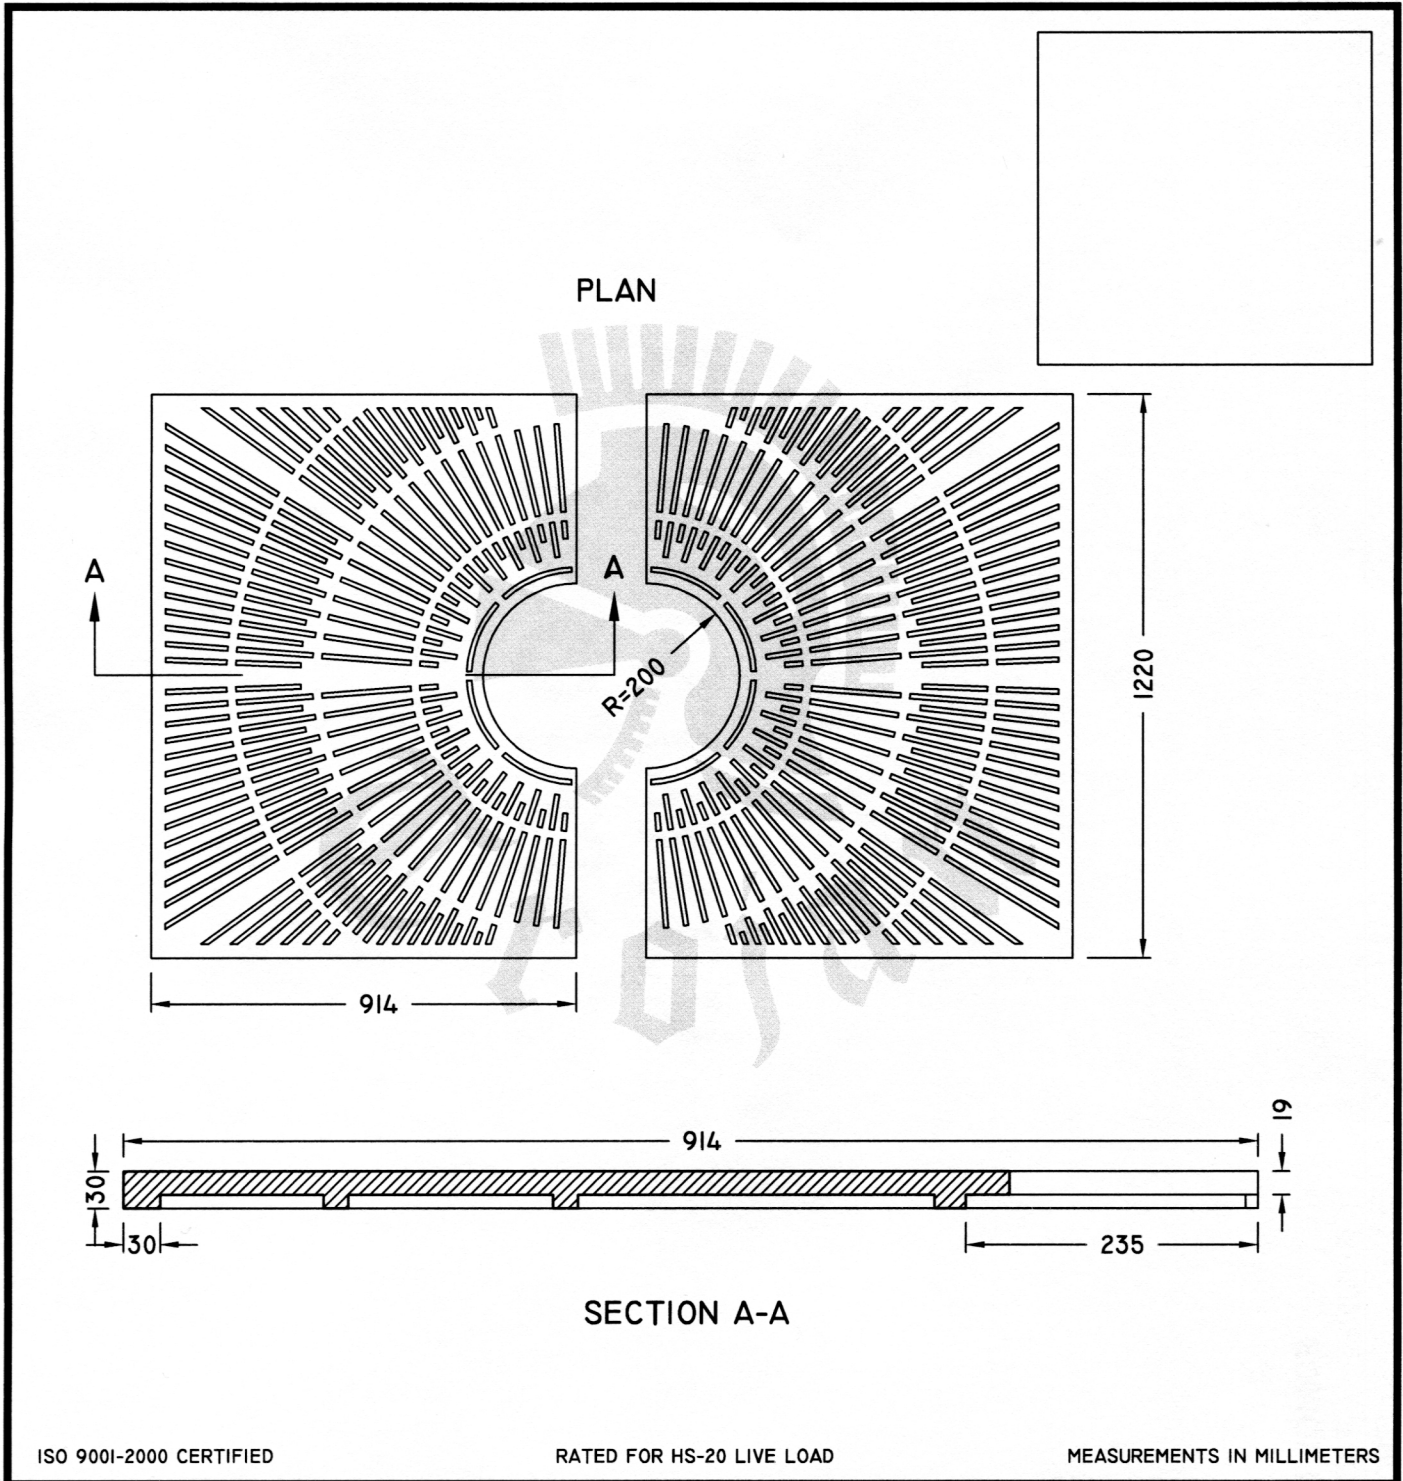

Please note that drawings are approximate and not to be used for engineering purposes – please contact us for specific dimensions.

TREE GRATE 48X72

TG-48X72

TROJAN INDUSTRIES INC.
CALGARY • EDMONTON, ALBERTA