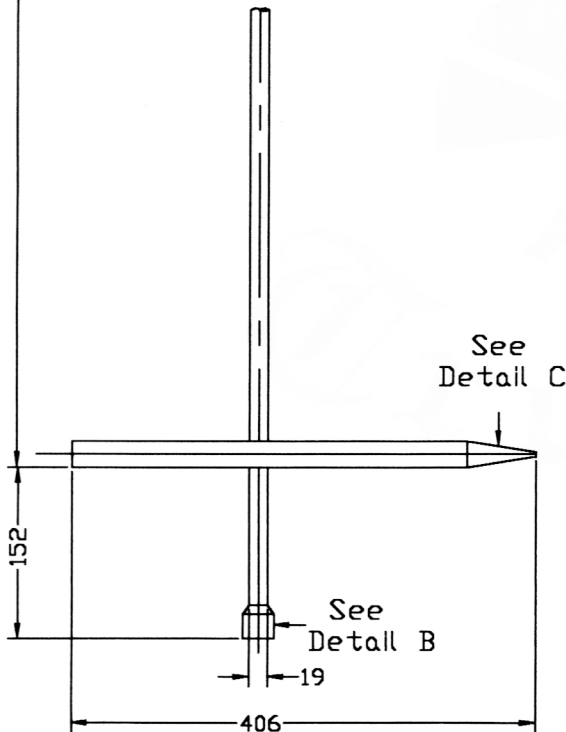

KELOWNA STYLE SERVICE BOX KEY

SBK5.5K

Please note that drawings are approximate and not to be used for engineering purposes – please contact us for specific dimensions.

DETAIL A

DETAIL B

DETAIL C

Measurements in Millimeters