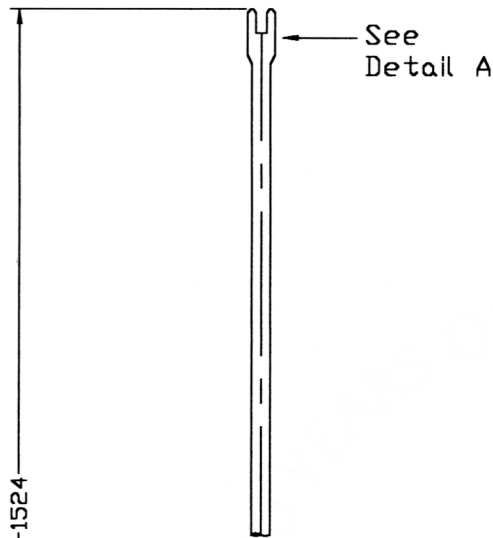

KELOWNA STYLE SERVICE BOX KEY

SBK5.5K

Please note that drawings are approximate and not to be used for engineering purposes – please contact us for specific dimensions.

DETAIL A

DETAIL B

DETAIL C

Measurements in Millimeters