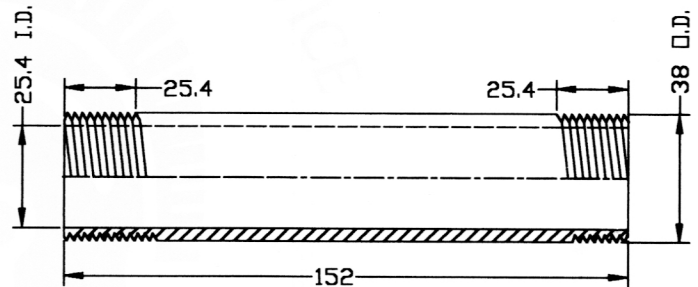

ADJUSTMENT PARTS FOR SERVICE BOX

7033TS, VSB-TSC,
7032, 7030,
7032-1, 7031-1/4

Please note that drawings are approximate and not to be used for engineering purposes – please contact us for specific dimensions.

25.4 MM COUPLING

25.4 MM NIPPLE

32 MM COUPLING

32 MM NIPPLE

Measurements in Millimeters