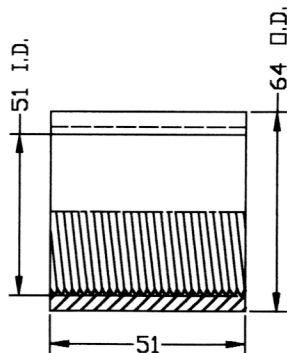

ADJUSTMENT PARTS FOR SERVICE BOX

7033TS, VSB-TSC,
7032, 7030,
7032-1, 7031-1/4

Please note that drawings are approximate and not to be used for engineering purposes – please contact us for specific dimensions.

25.4 MM COUPLING

25.4 MM NIPPLE

32 MM COUPLING

32 MM NIPPLE

Measurements in Millimeters