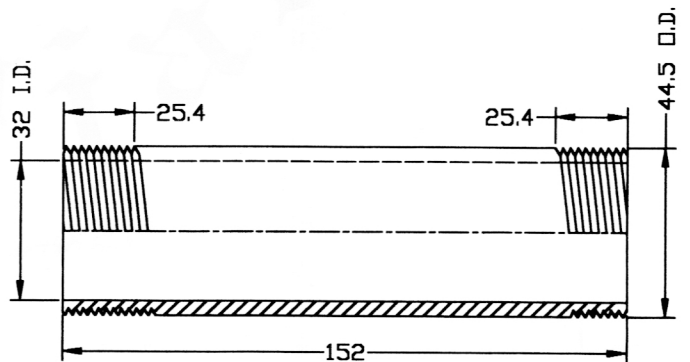

ADJUSTMENT PARTS FOR SERVICE BOX

7033TS, VSB-TSC,
7032, 7030,
7032-1, 7031-1/4

Please note that drawings are approximate and not to be used for engineering purposes – please contact us for specific dimensions.

25.4 MM COUPLING

25.4 MM NIPPLE

32 MM COUPLING

32 MM NIPPLE

Measurements in Millimeters