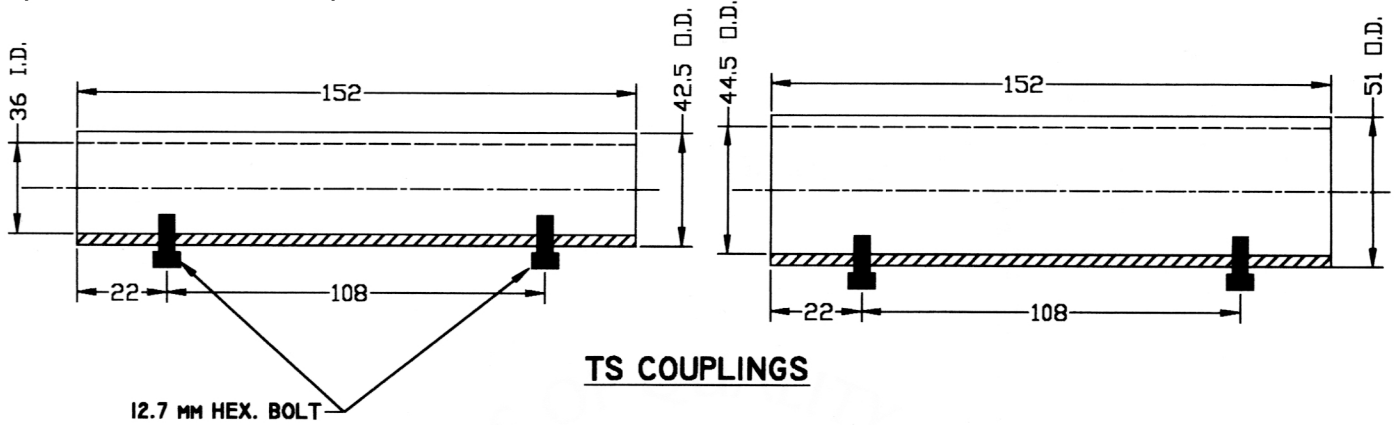

ADJUSTMENT PARTS FOR SERVICE BOX

7033TS, VSB-TSC,
7032, 7030,
7032-1, 7031-1/4

Please note that drawings are approximate and not to be used for engineering purposes – please contact us for specific dimensions.

25.4 MM COUPLING

25.4 MM NIPPLE

32 MM COUPLING

32 MM NIPPLE

Measurements in Millimeters