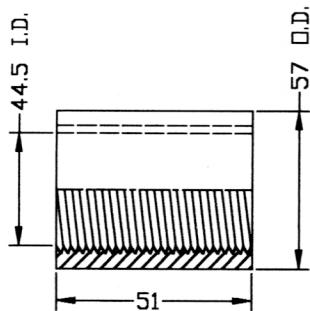

ADJUSTMENT PARTS FOR SERVICE BOX

7033TS, VSB-TSC,
7032, 7030,
7032-1, 7031-1/4

Please note that drawings are approximate and not to be used for engineering purposes – please contact us for specific dimensions.

25.4 MM COUPLING

25.4 MM NIPPLE

32 MM COUPLING

32 MM NIPPLE

Measurements in Millimeters