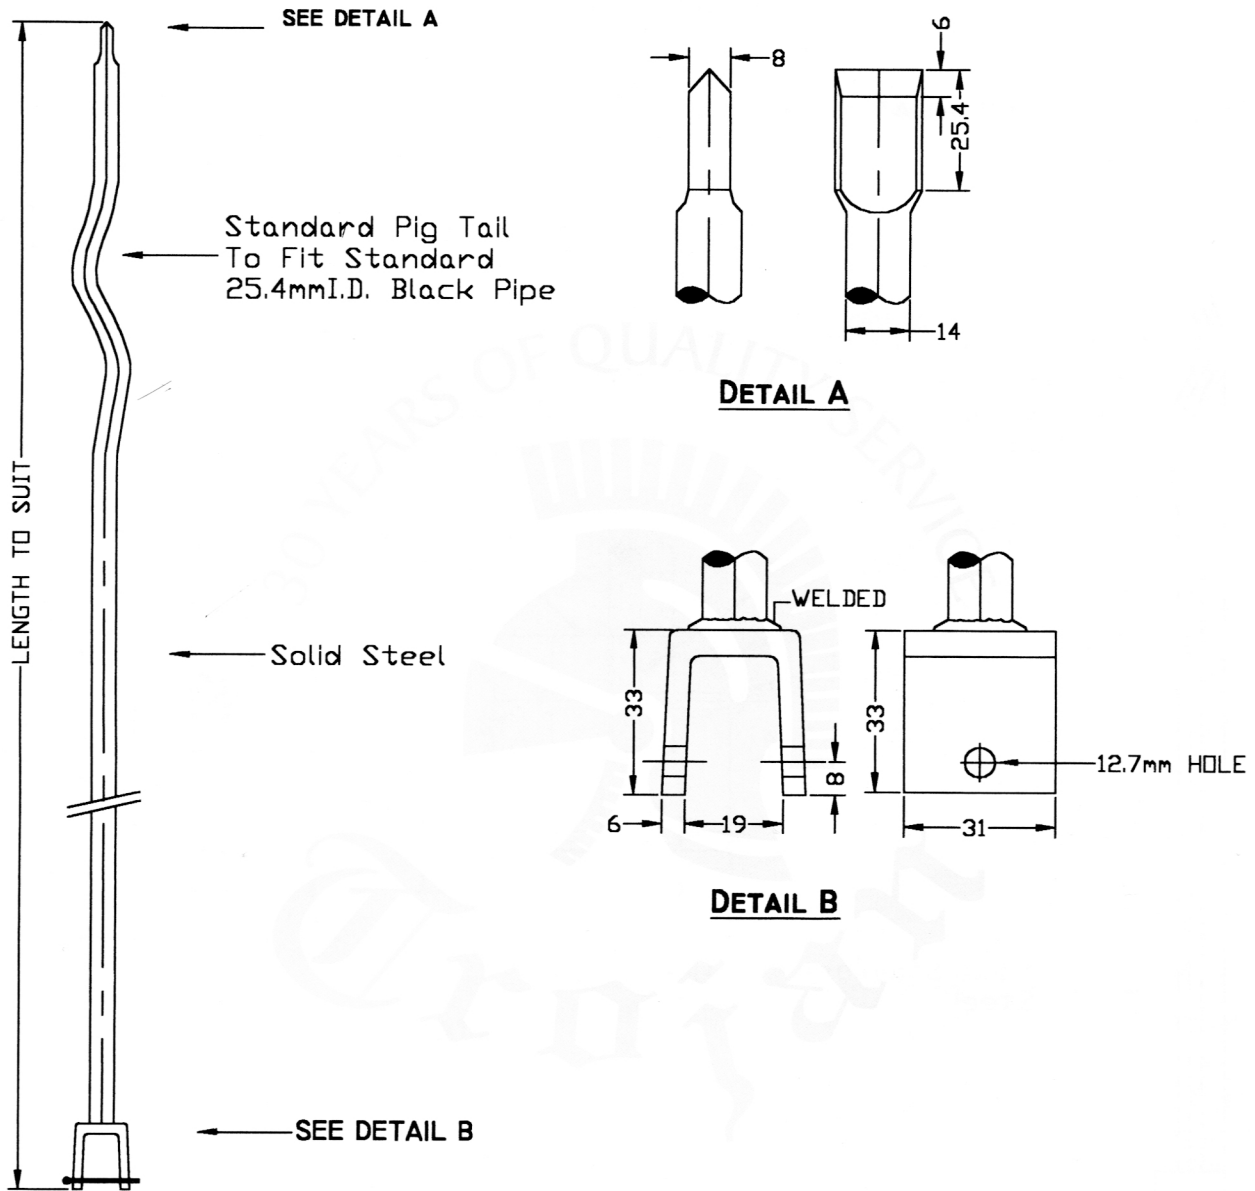

14mm STANDARD BLACK SERVICE BOX ROD

STDRW

Please note that drawings are approximate and not to be used for engineering purposes – please contact us for specific dimensions.

Material:
ASTM A-36 HRR Steel

c/w WELDED CLEVIS