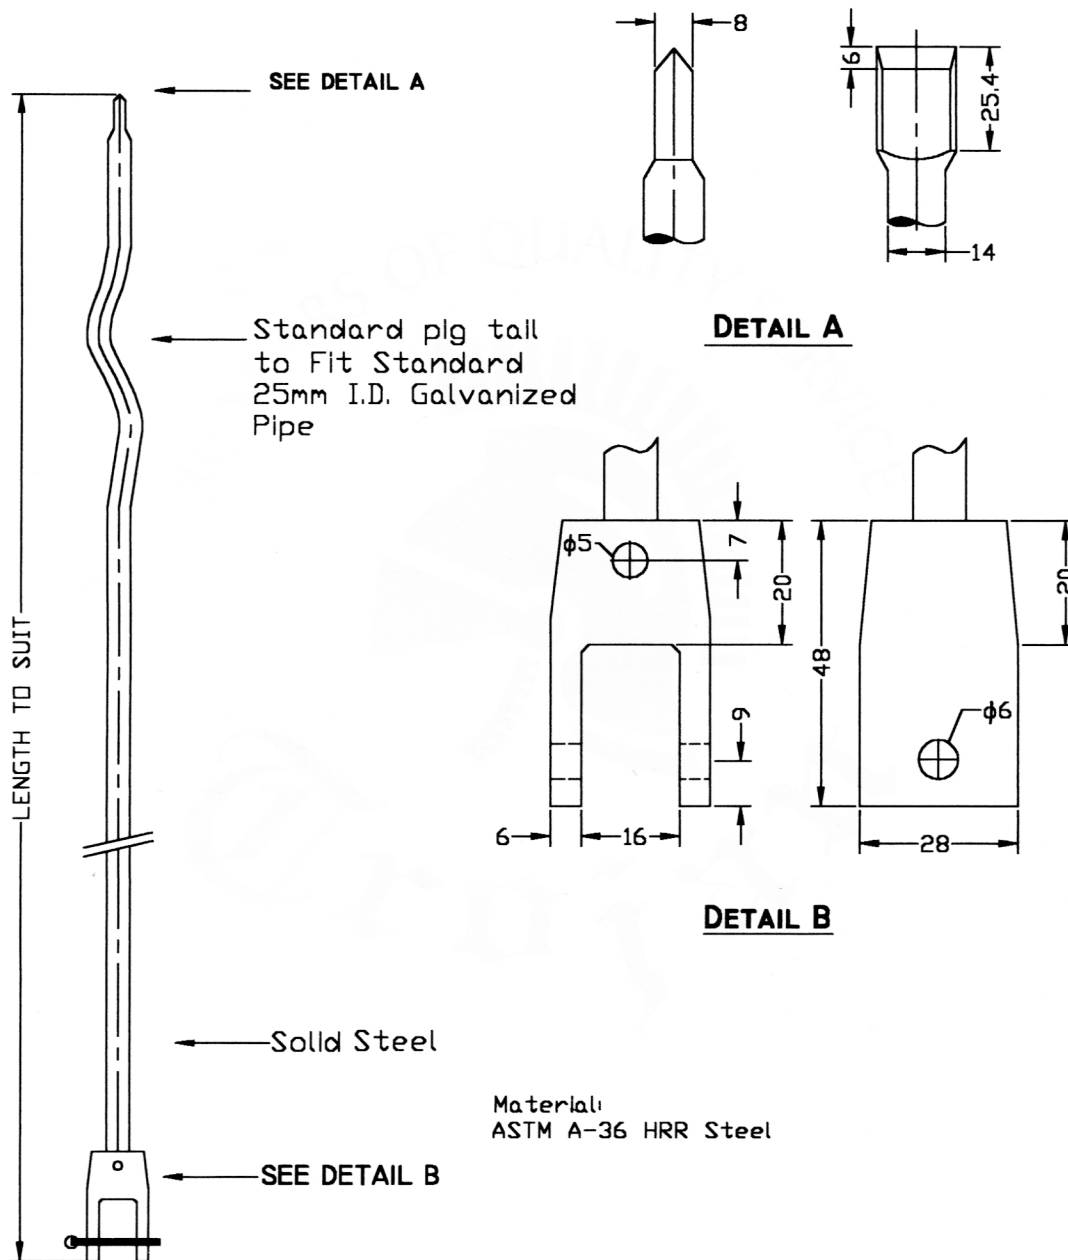

14mm STANDARD BLACK SERVICE BOX ROD

STDRC

Please note that drawings are approximate and not to be used for engineering purposes – please contact us for specific dimensions.

c/w RIVET ATTACHED CAST CLEVIS