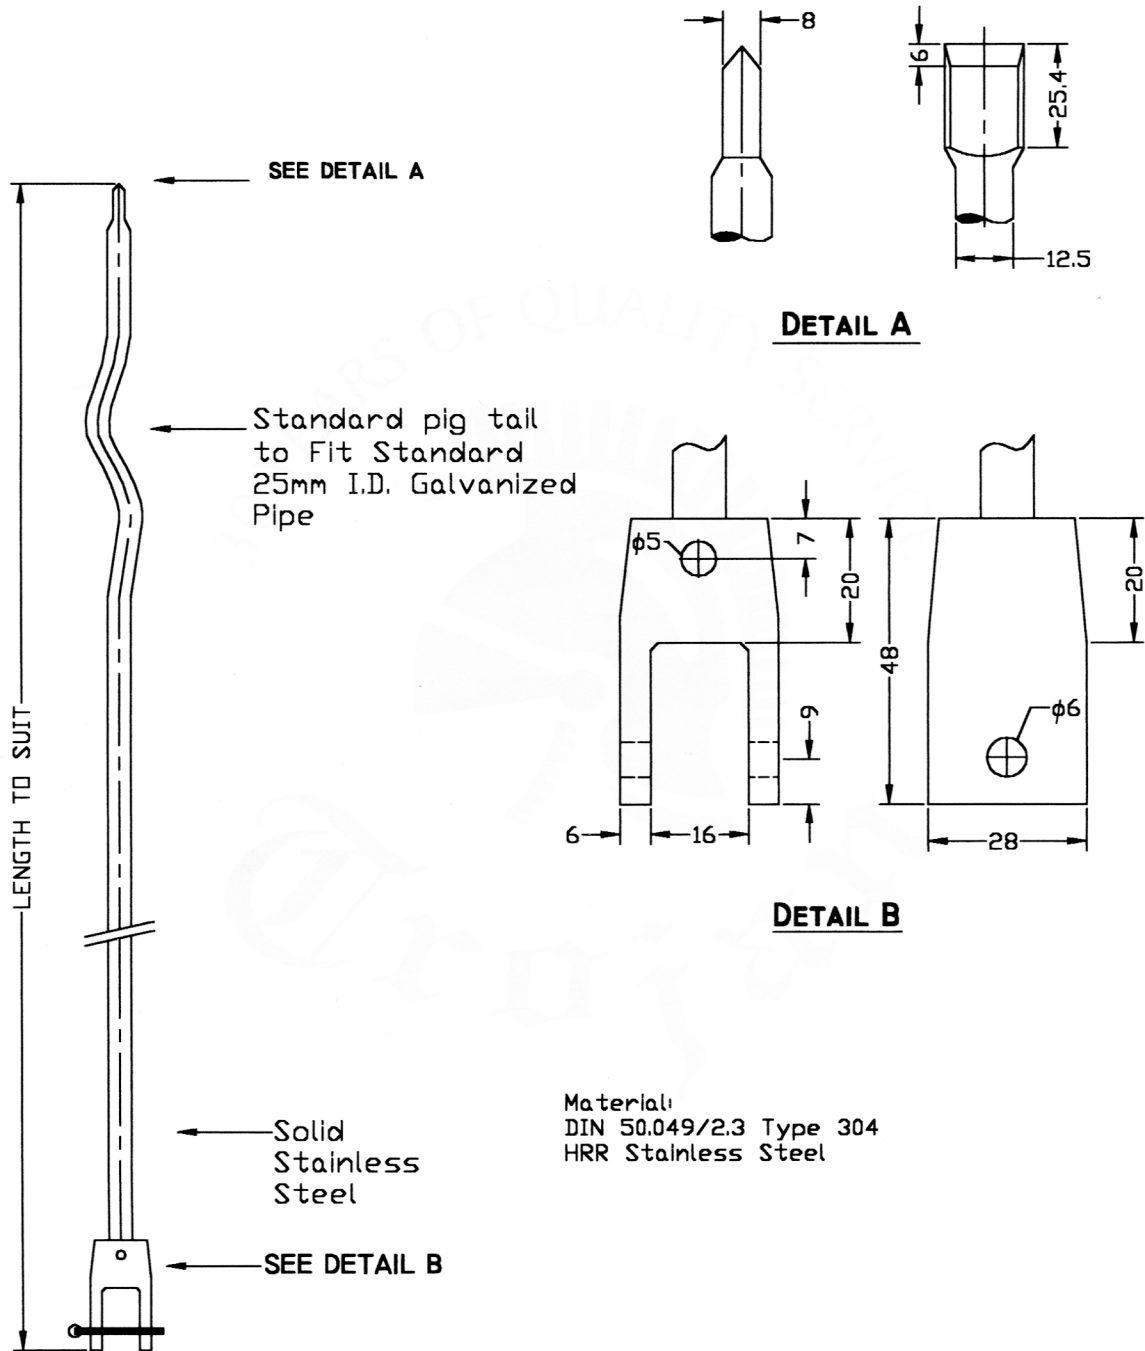

12.7mm STAINLESS STEEL SERVICE BOX ROD

SSRSC

Please note that drawings are approximate and not to be used for engineering purposes – please contact us for specific dimensions.

c/w RIVET ATTACHED STAINLESS CLEVIS