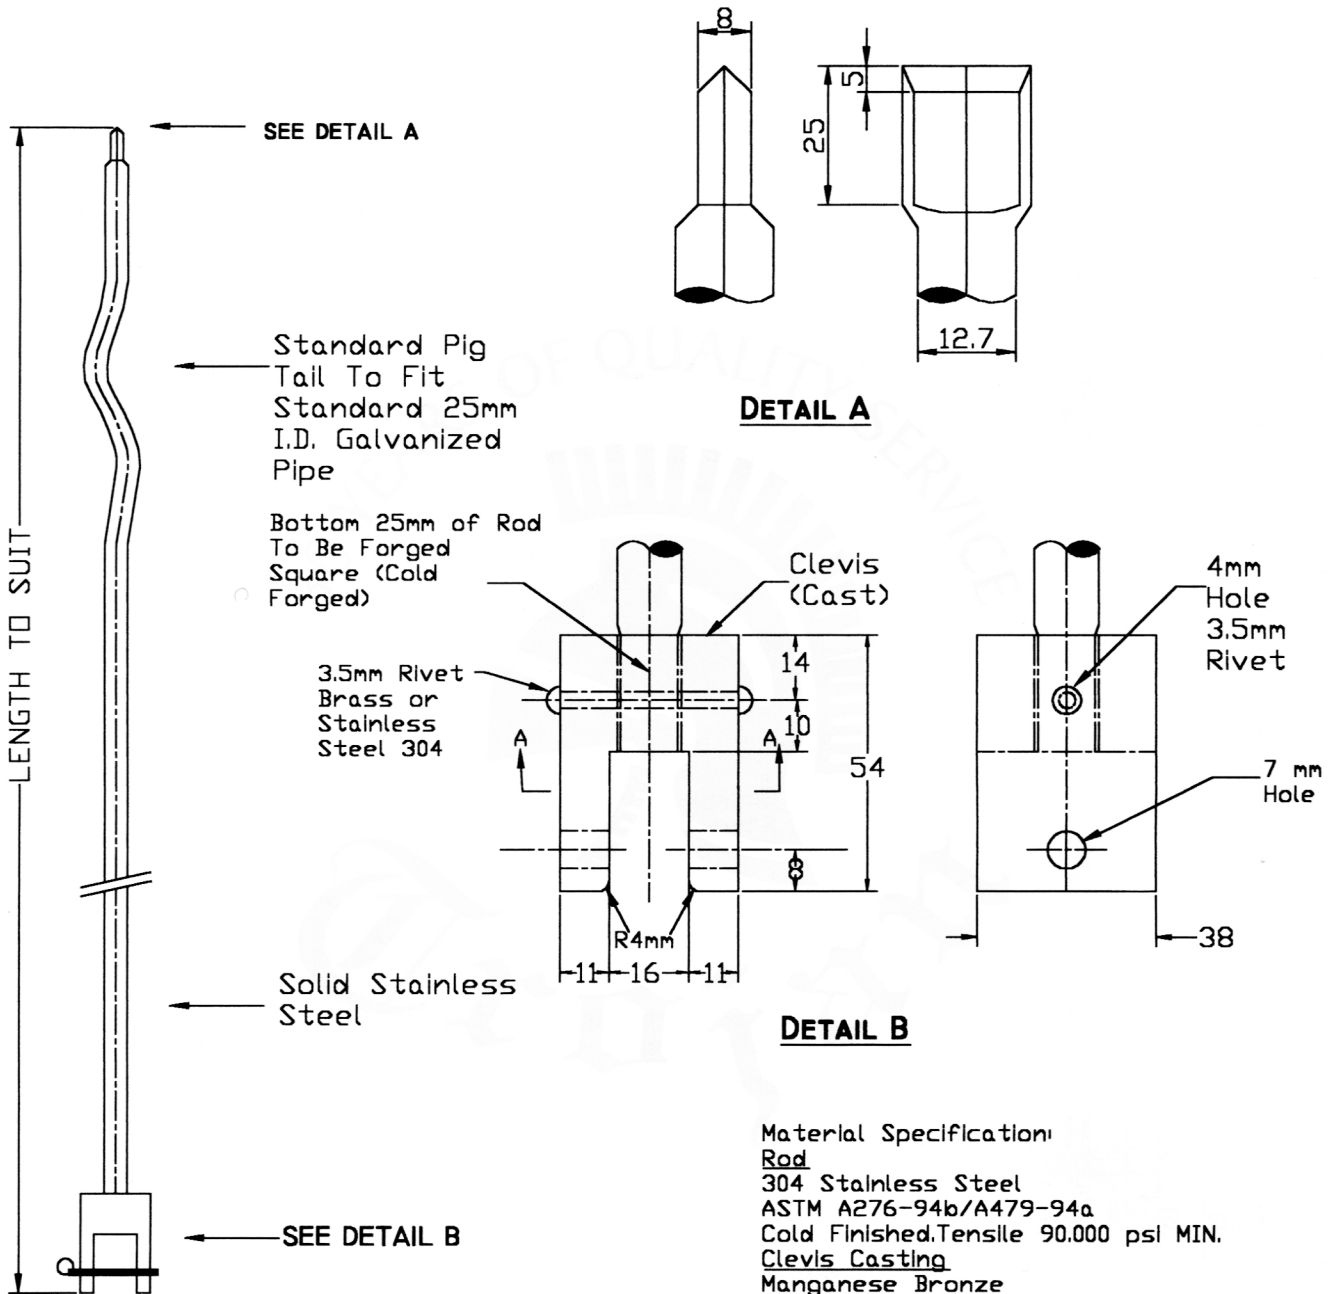

12.7mm STAINLESS STEEL SERVICE BOX ROD

SSRBC

Please note that drawings are approximate and not to be used for engineering purposes – please contact us for specific dimensions.

c/w MANGANESE BRONZE CLEVIS