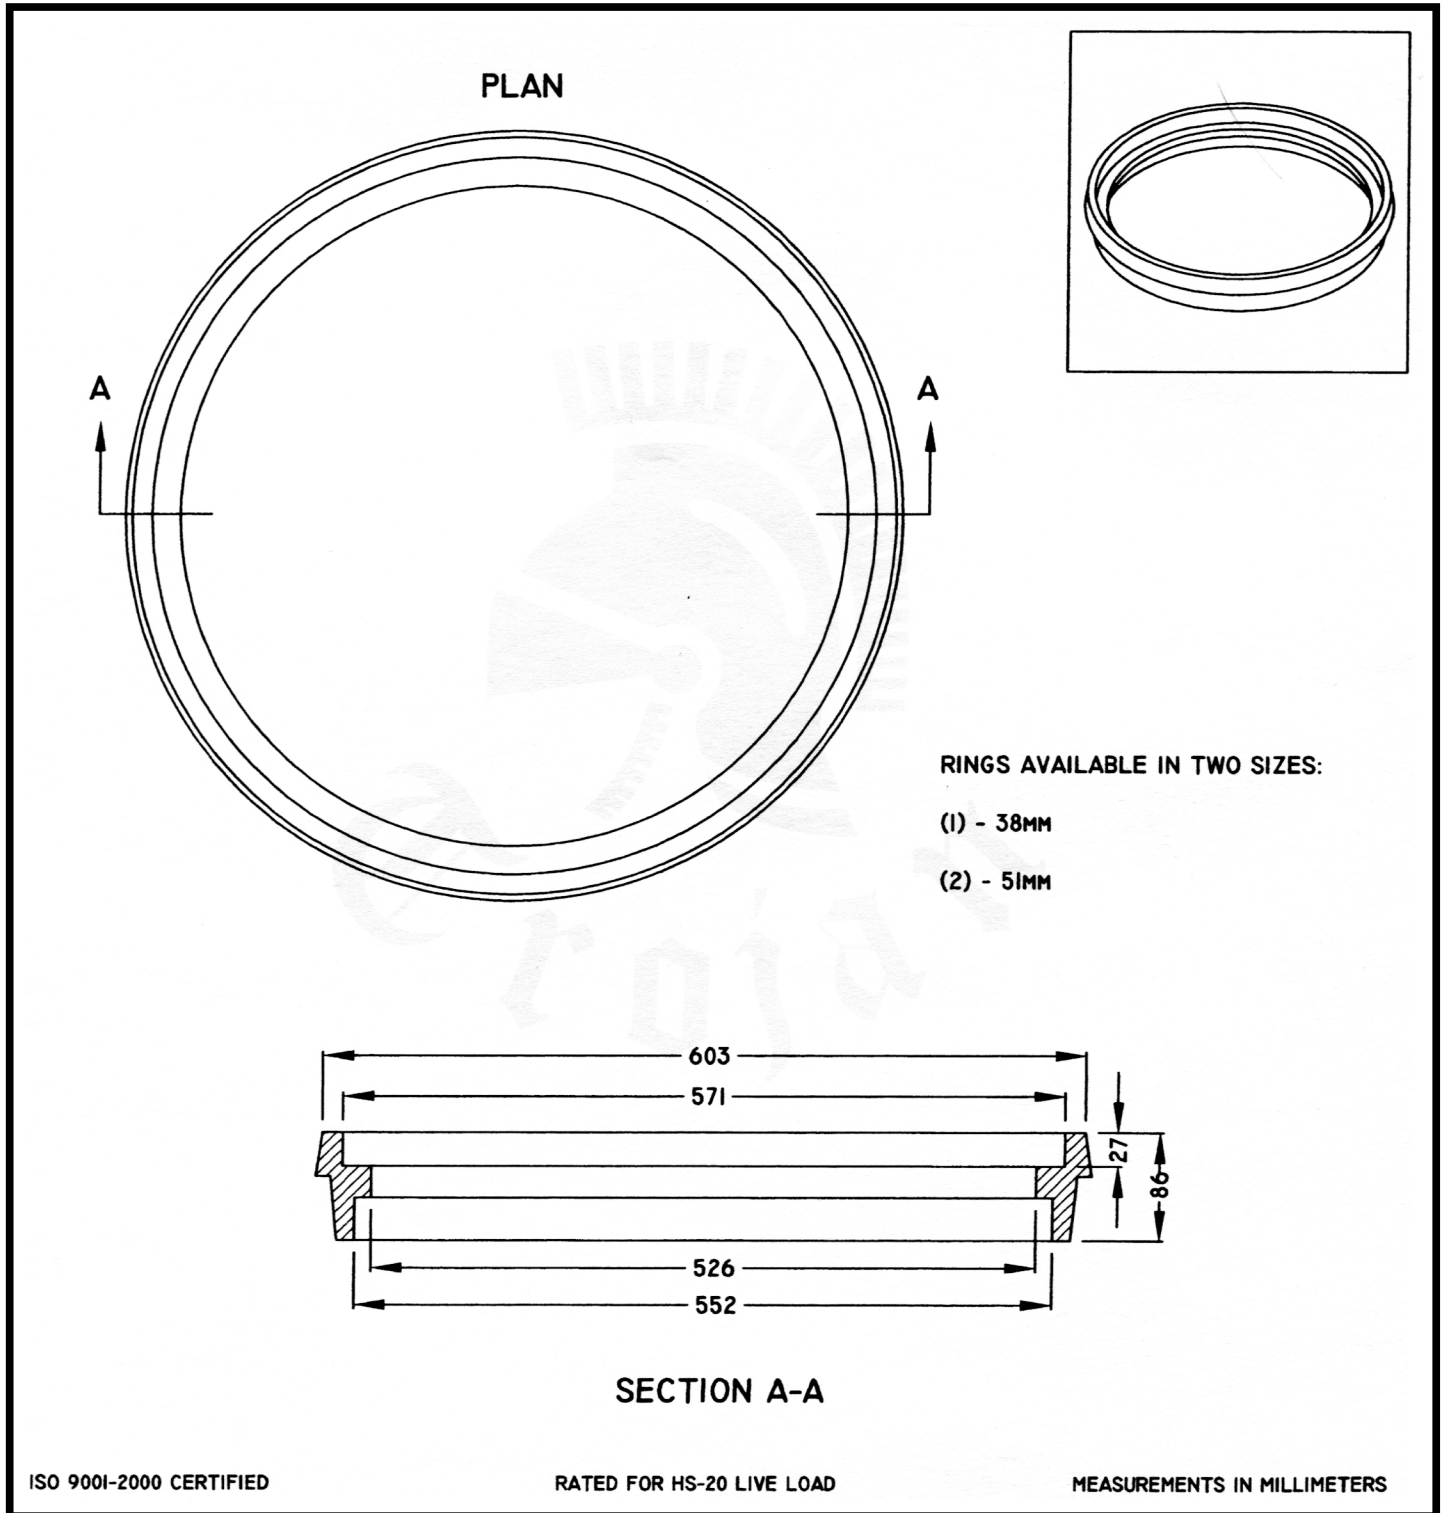

Please note that drawings are approximate and not to be used for engineering purposes – please contact us for specific dimensions.

MEDICINE HAT CONVERSION RINGS

TROJAN INDUSTRIES INC.
CALGARY • EDMONTON, ALBERTA