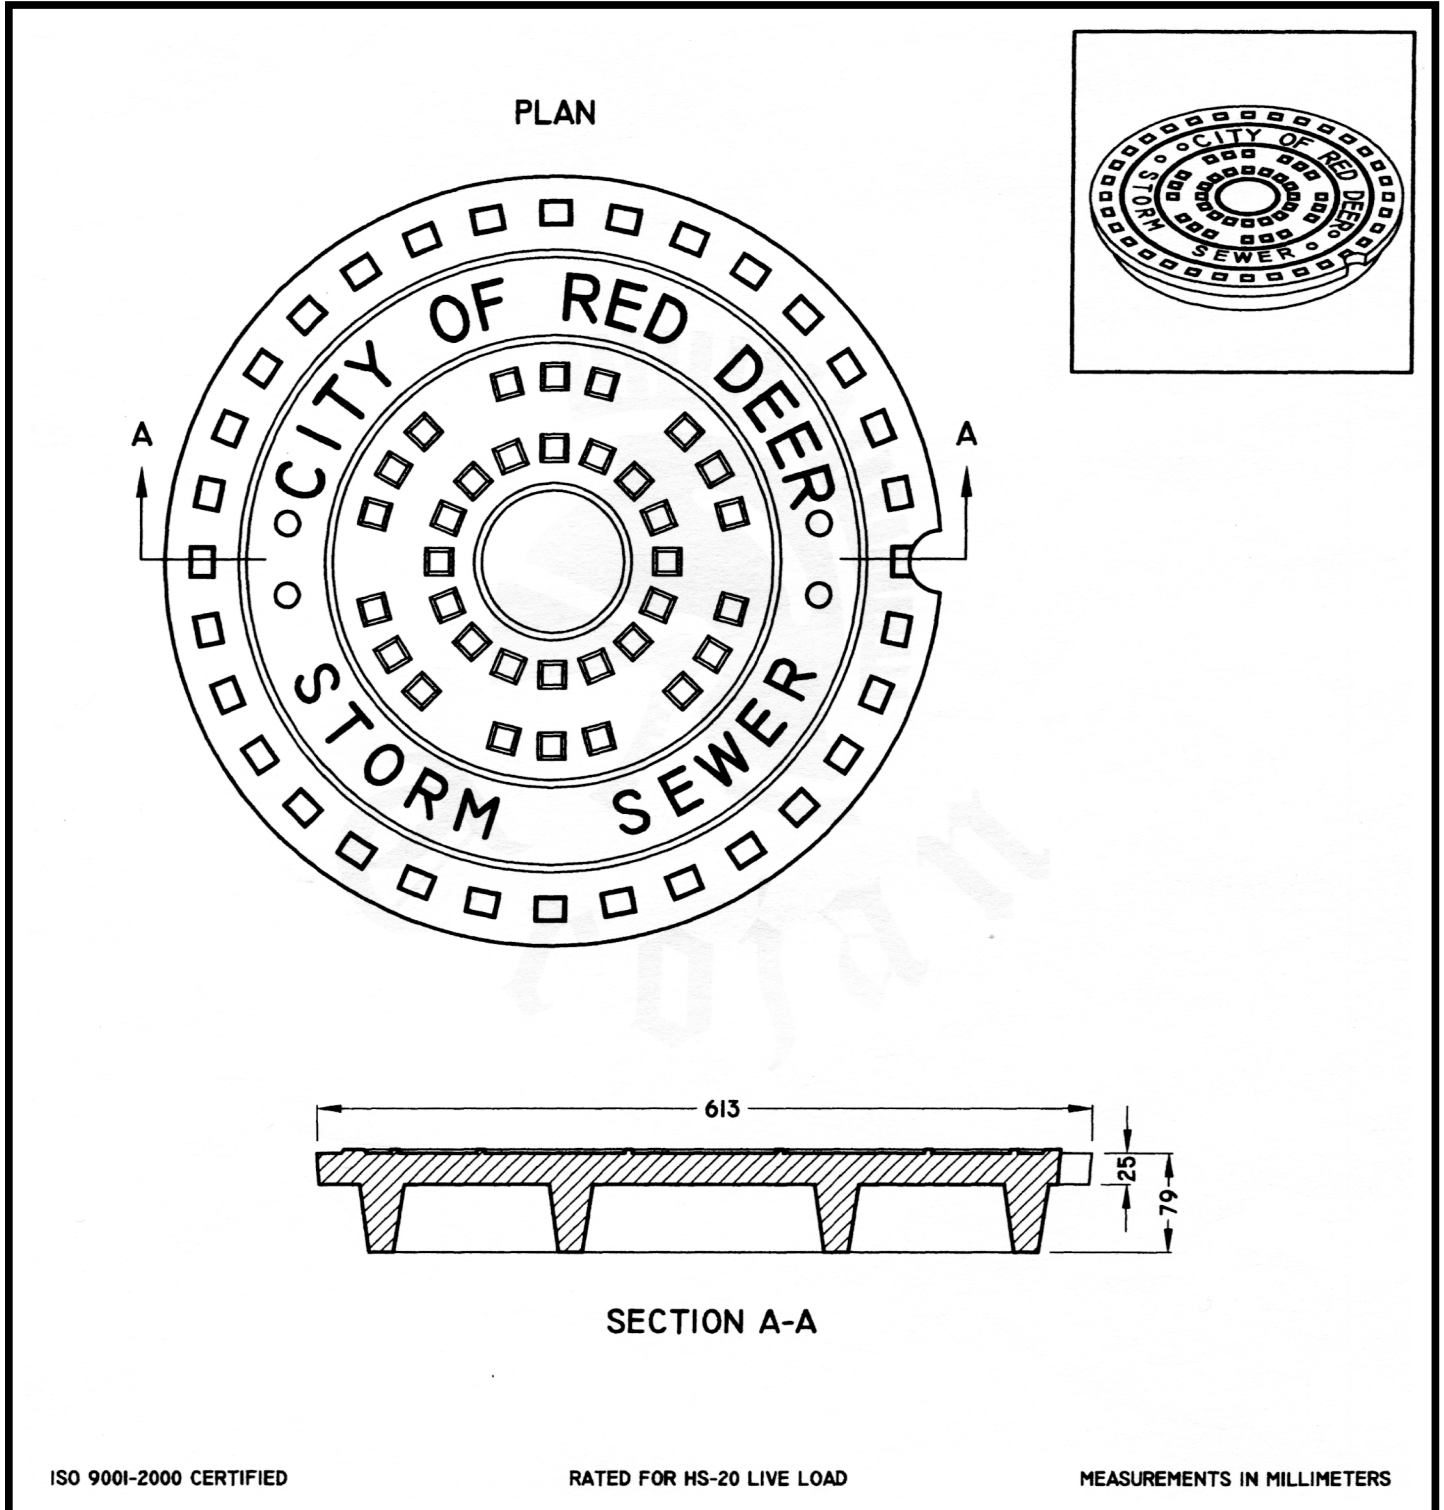

Please note that drawings are approximate and not to be used for engineering purposes – please contact us for specific dimensions.

MANHOLE COVER

TF-50

TROJAN INDUSTRIES INC.
CALGARY • EDMONTON, ALBERTA