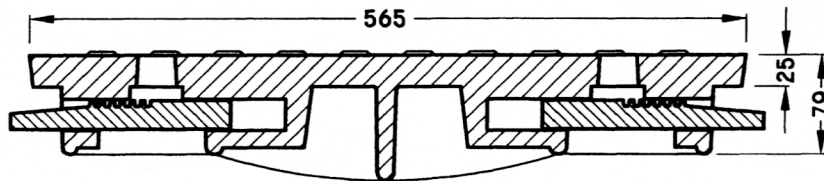

Please note that drawings are approximate and not to be used for engineering purposes – please contact us for specific dimensions.

LOCKING COVER-COUNTRY STYLE

TF-39 CS

SECTION A-A

ISO 9001-2000 CERTIFIED

RATED FOR HS-20 LIVE LOAD