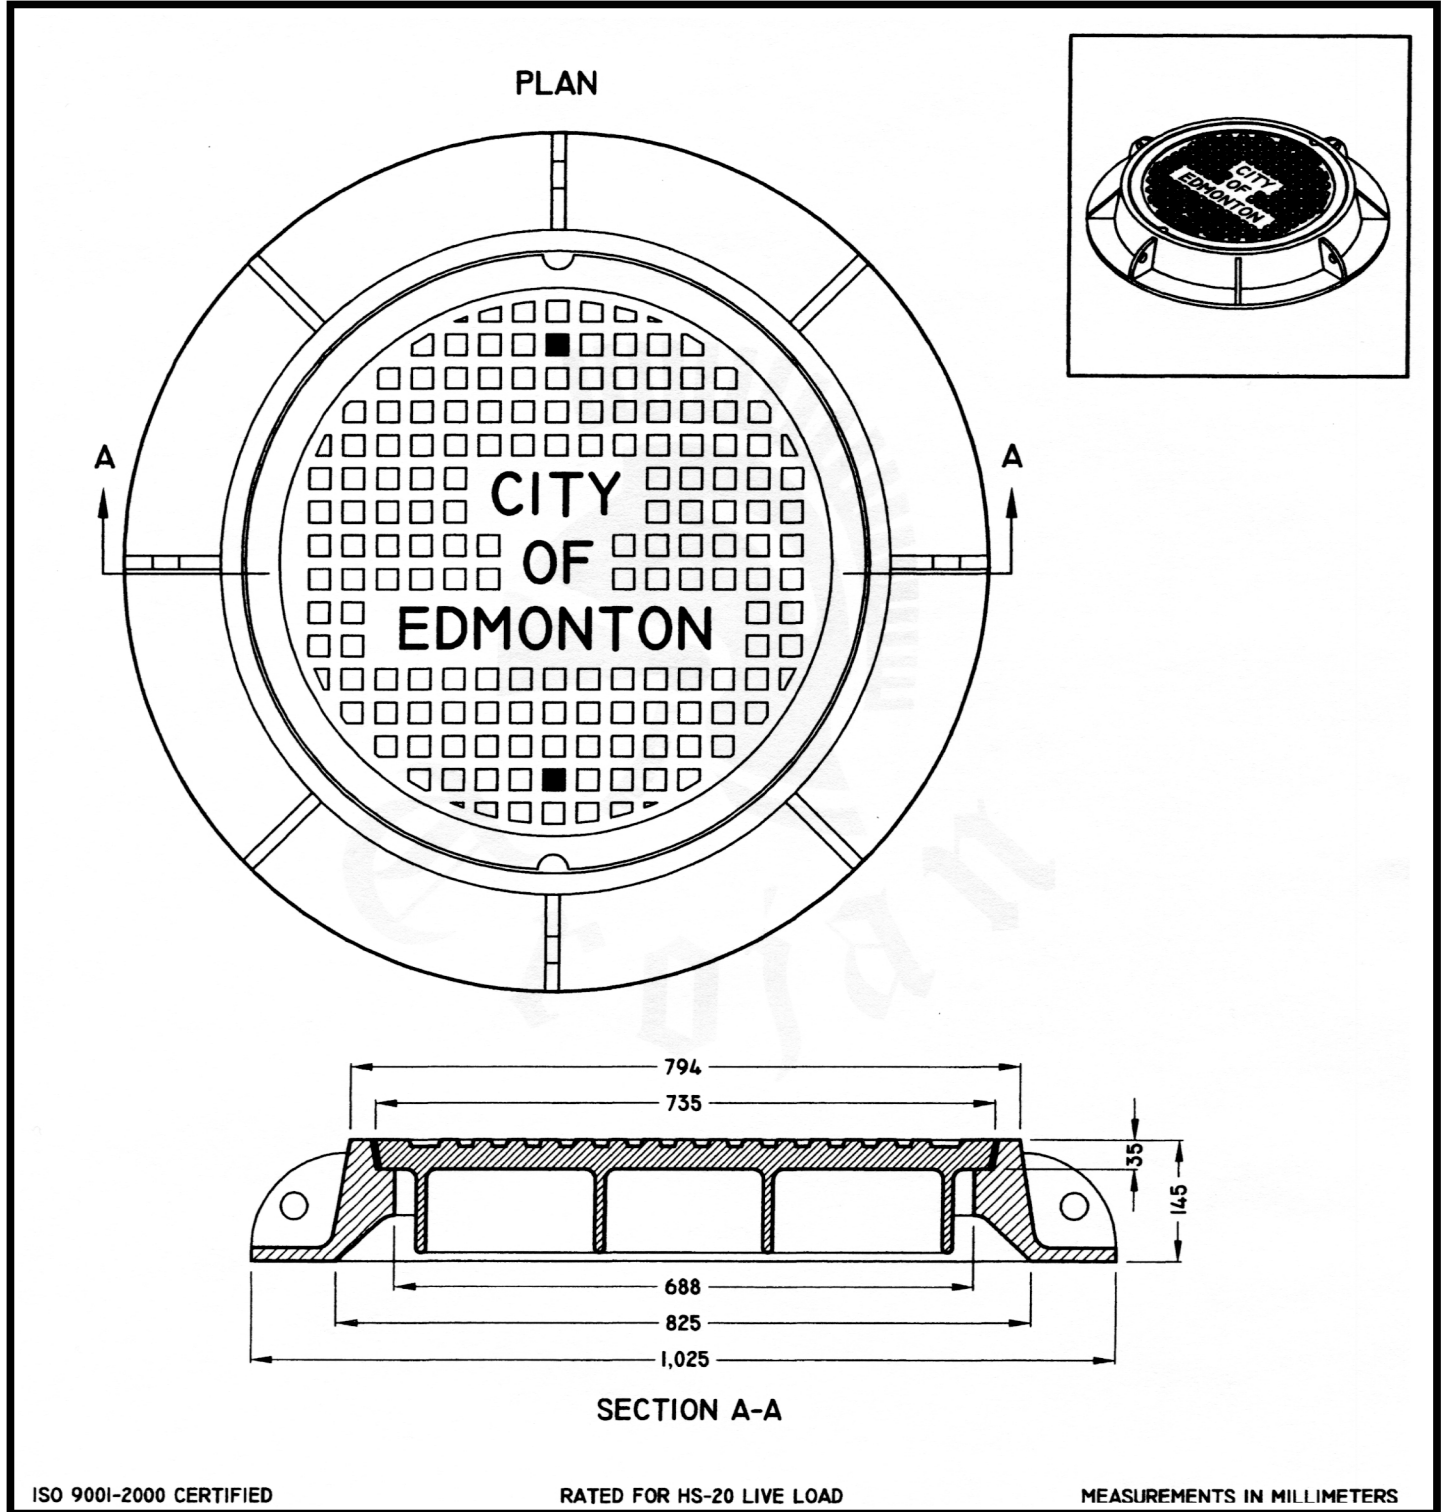

Please note that drawings are approximate and not to be used for engineering purposes – please contact us for specific dimensions.

FRAME AND SOLID COVER

TF-40

TROJAN INDUSTRIES INC.
CALGARY • EDMONTON, ALBERTA