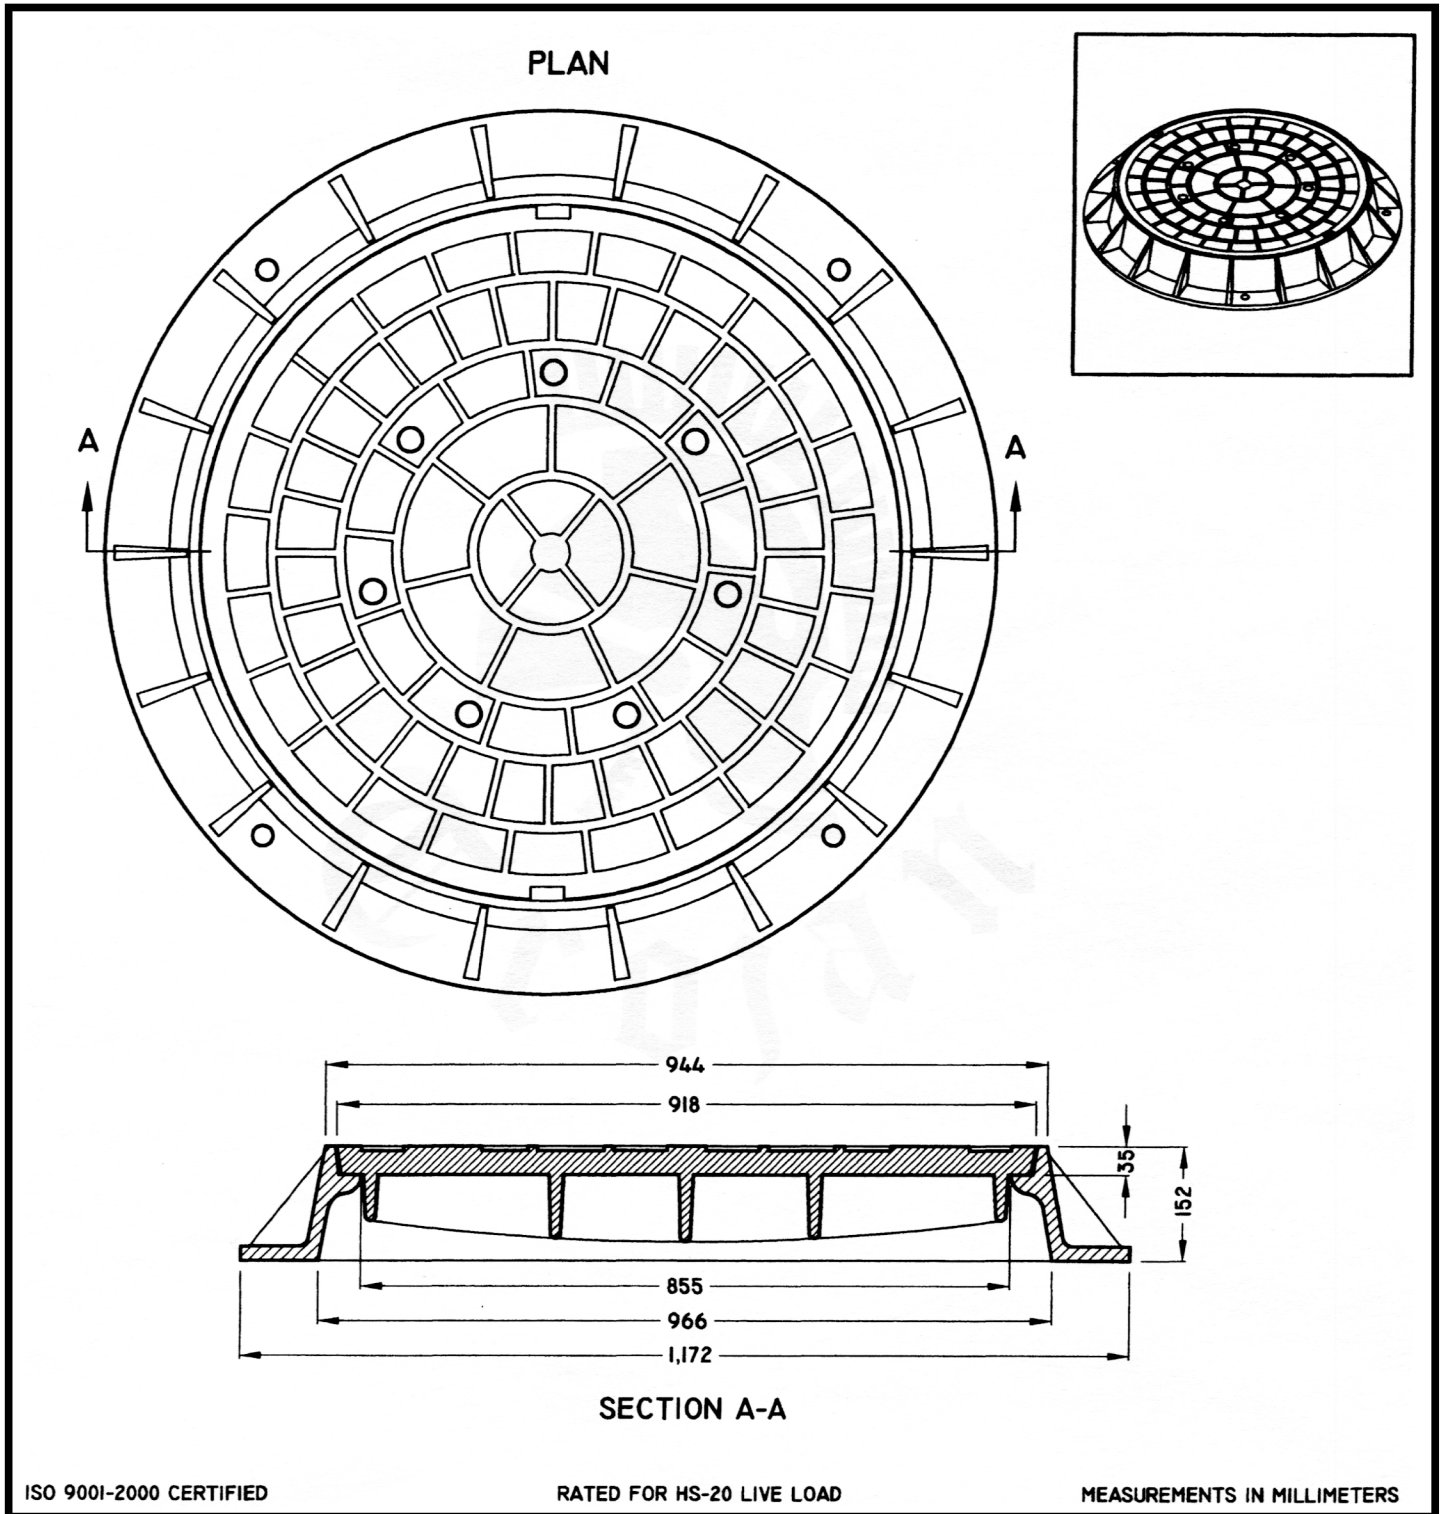

Please note that drawings are approximate and not to be used for engineering purposes – please contact us for specific dimensions.

FRAME AND COVER

TF-41

TROJAN INDUSTRIES INC.
CALGARY • EDMONTON, ALBERTA