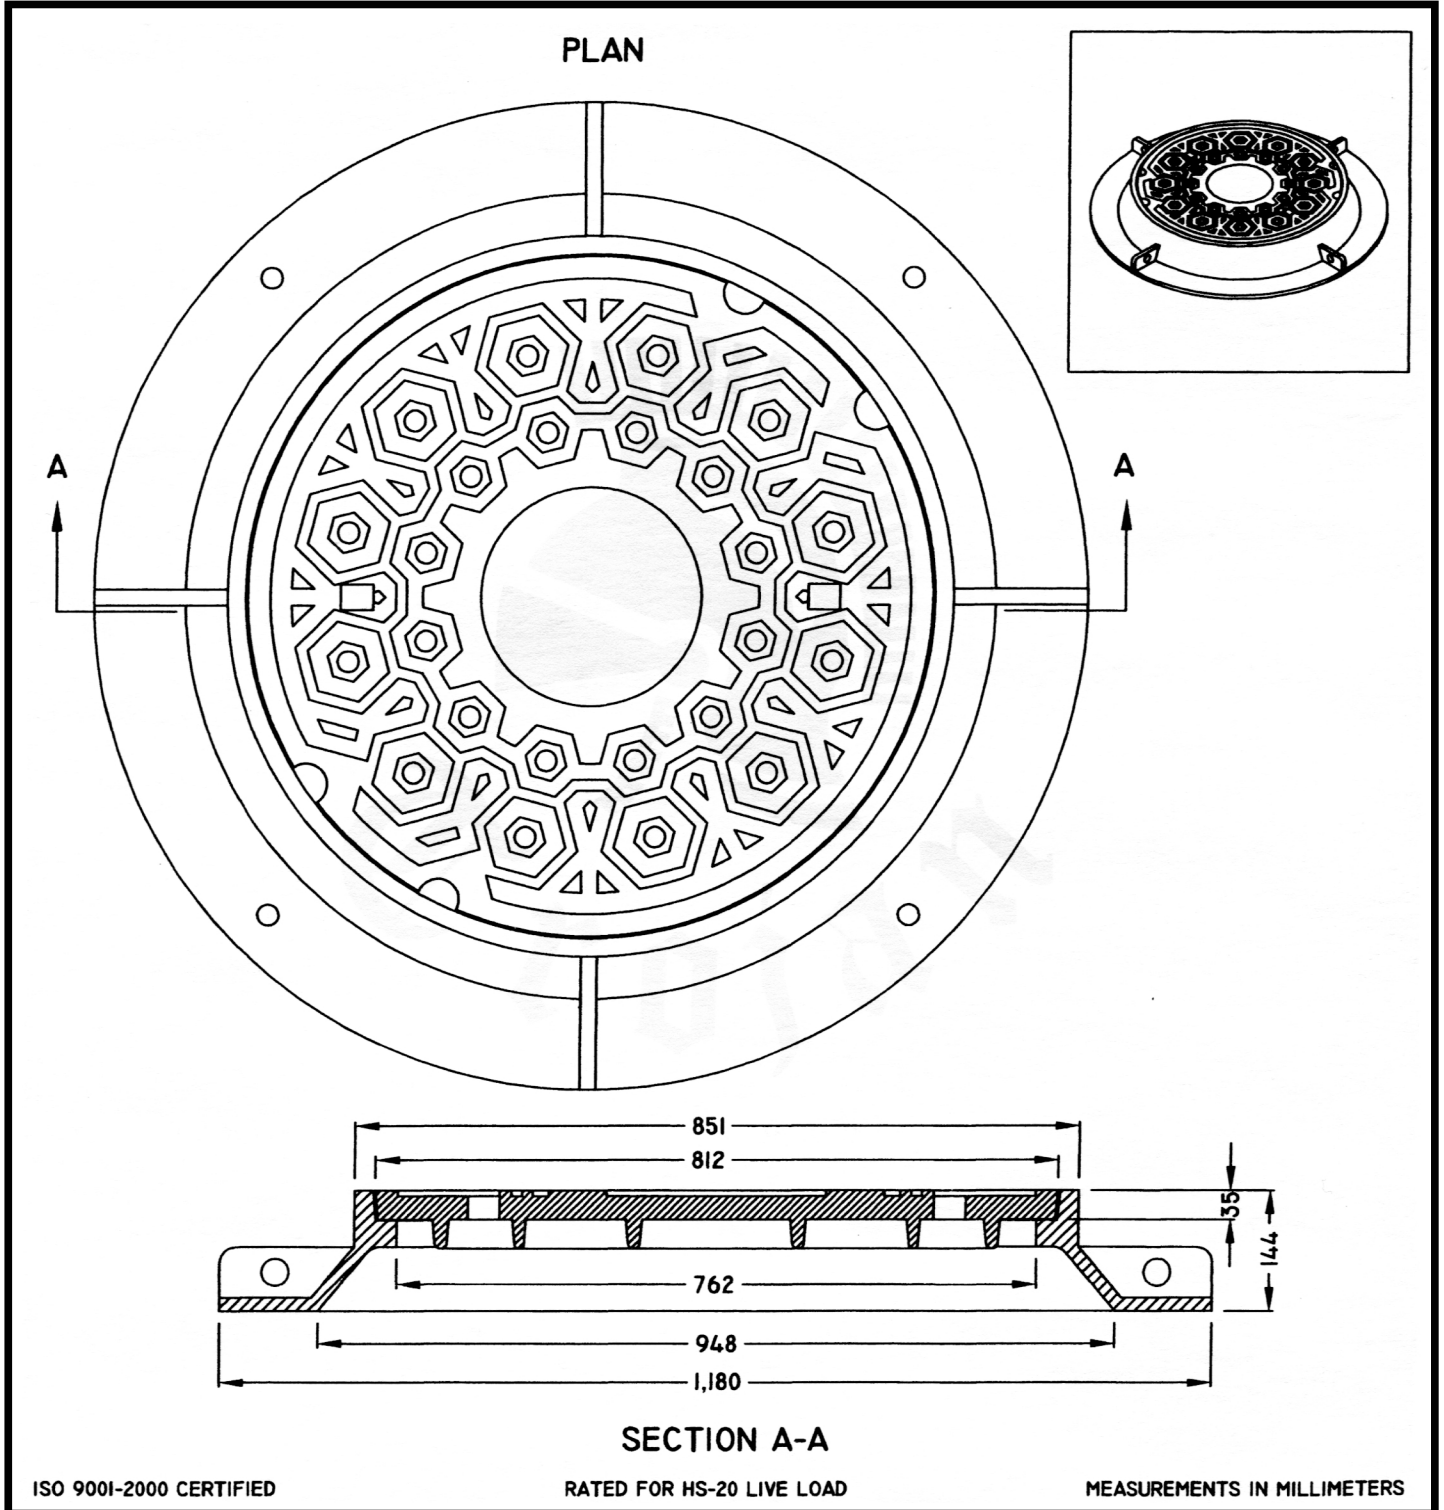

Please note that drawings are approximate and not to be used for engineering purposes – please contact us for specific dimensions.

FRAME AND COVER

PM-A

TROJAN INDUSTRIES INC.
CALGARY • EDMONTON, ALBERTA