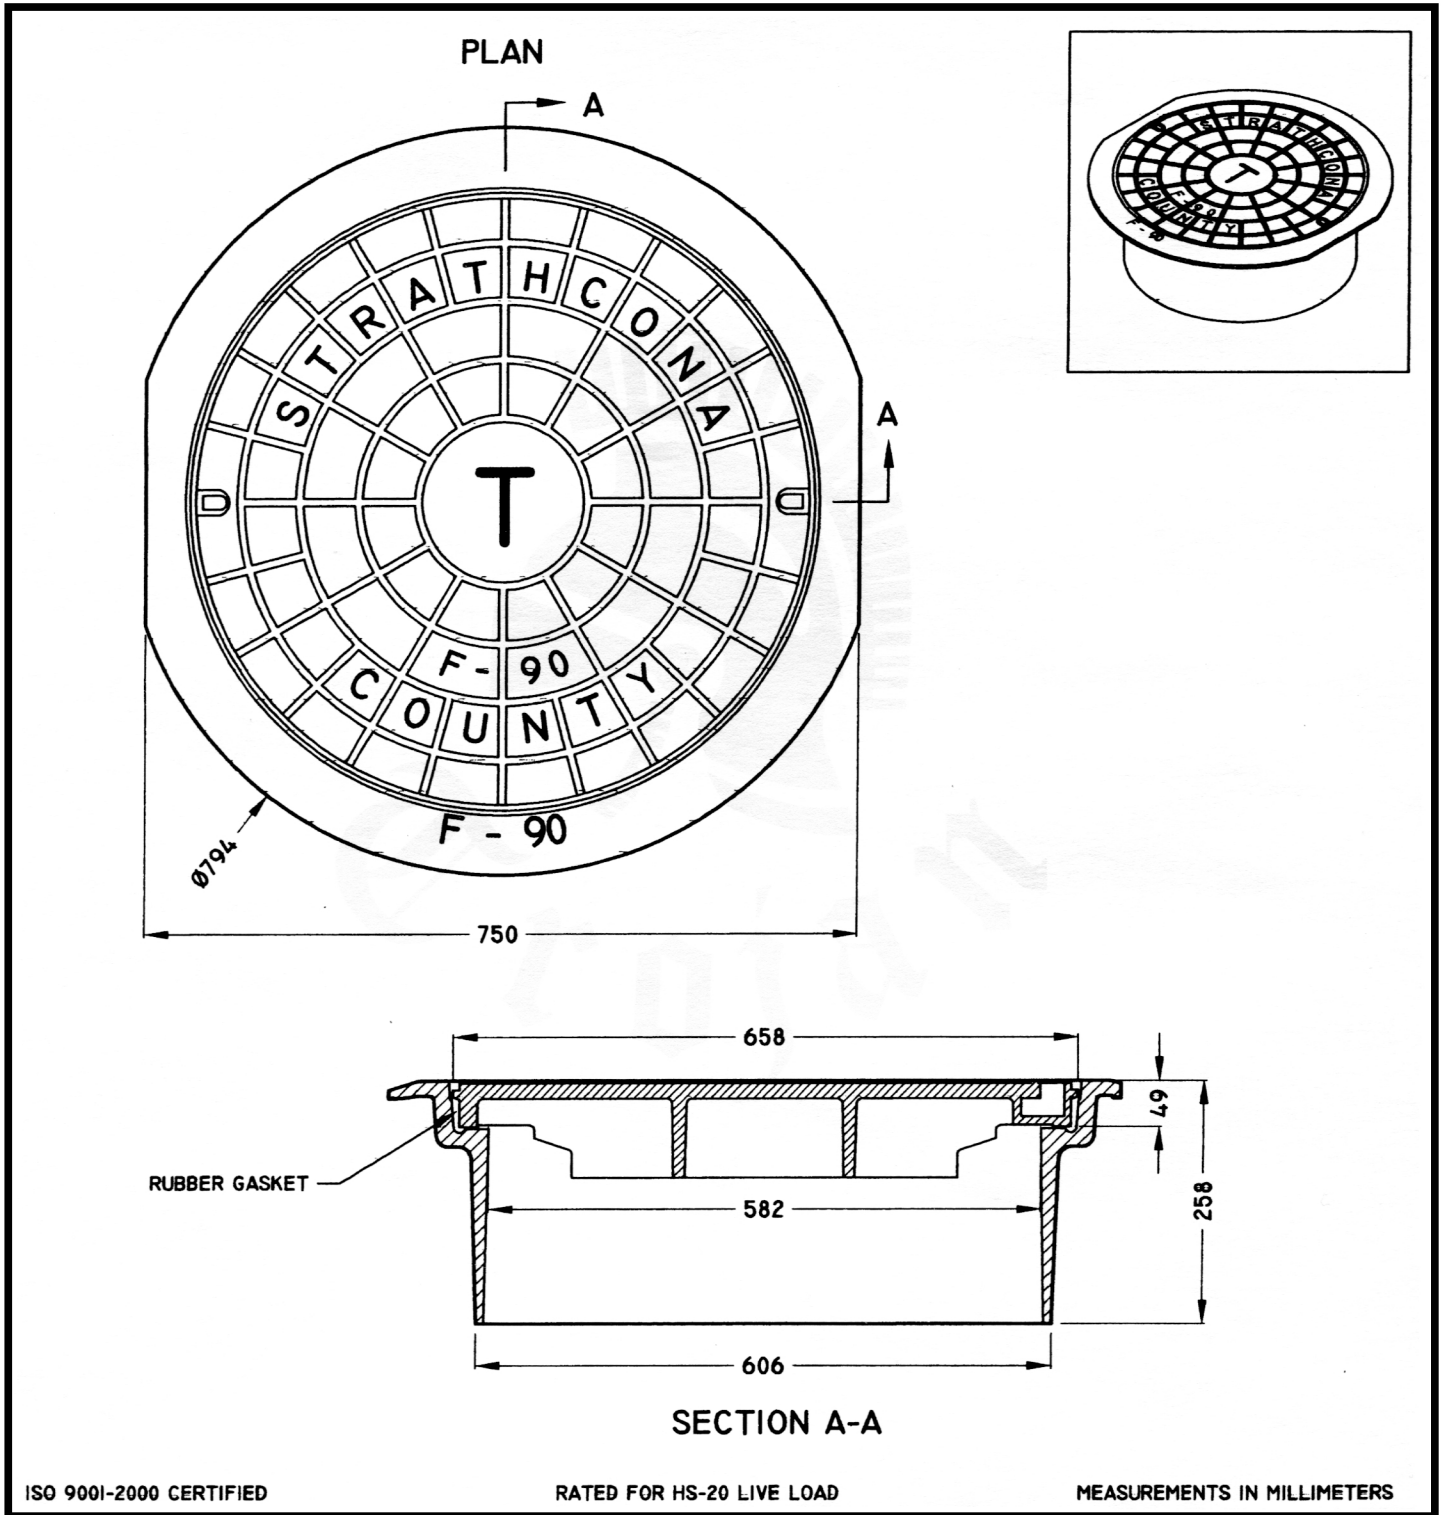

Please note that drawings are approximate and not to be used for engineering purposes – please contact us for specific dimensions.

# FLOATING TYPE MANHOLE FRAME AND COVER

TF-90

**TROJAN INDUSTRIES INC.**  
CALGARY • EDMONTON, ALBERTA