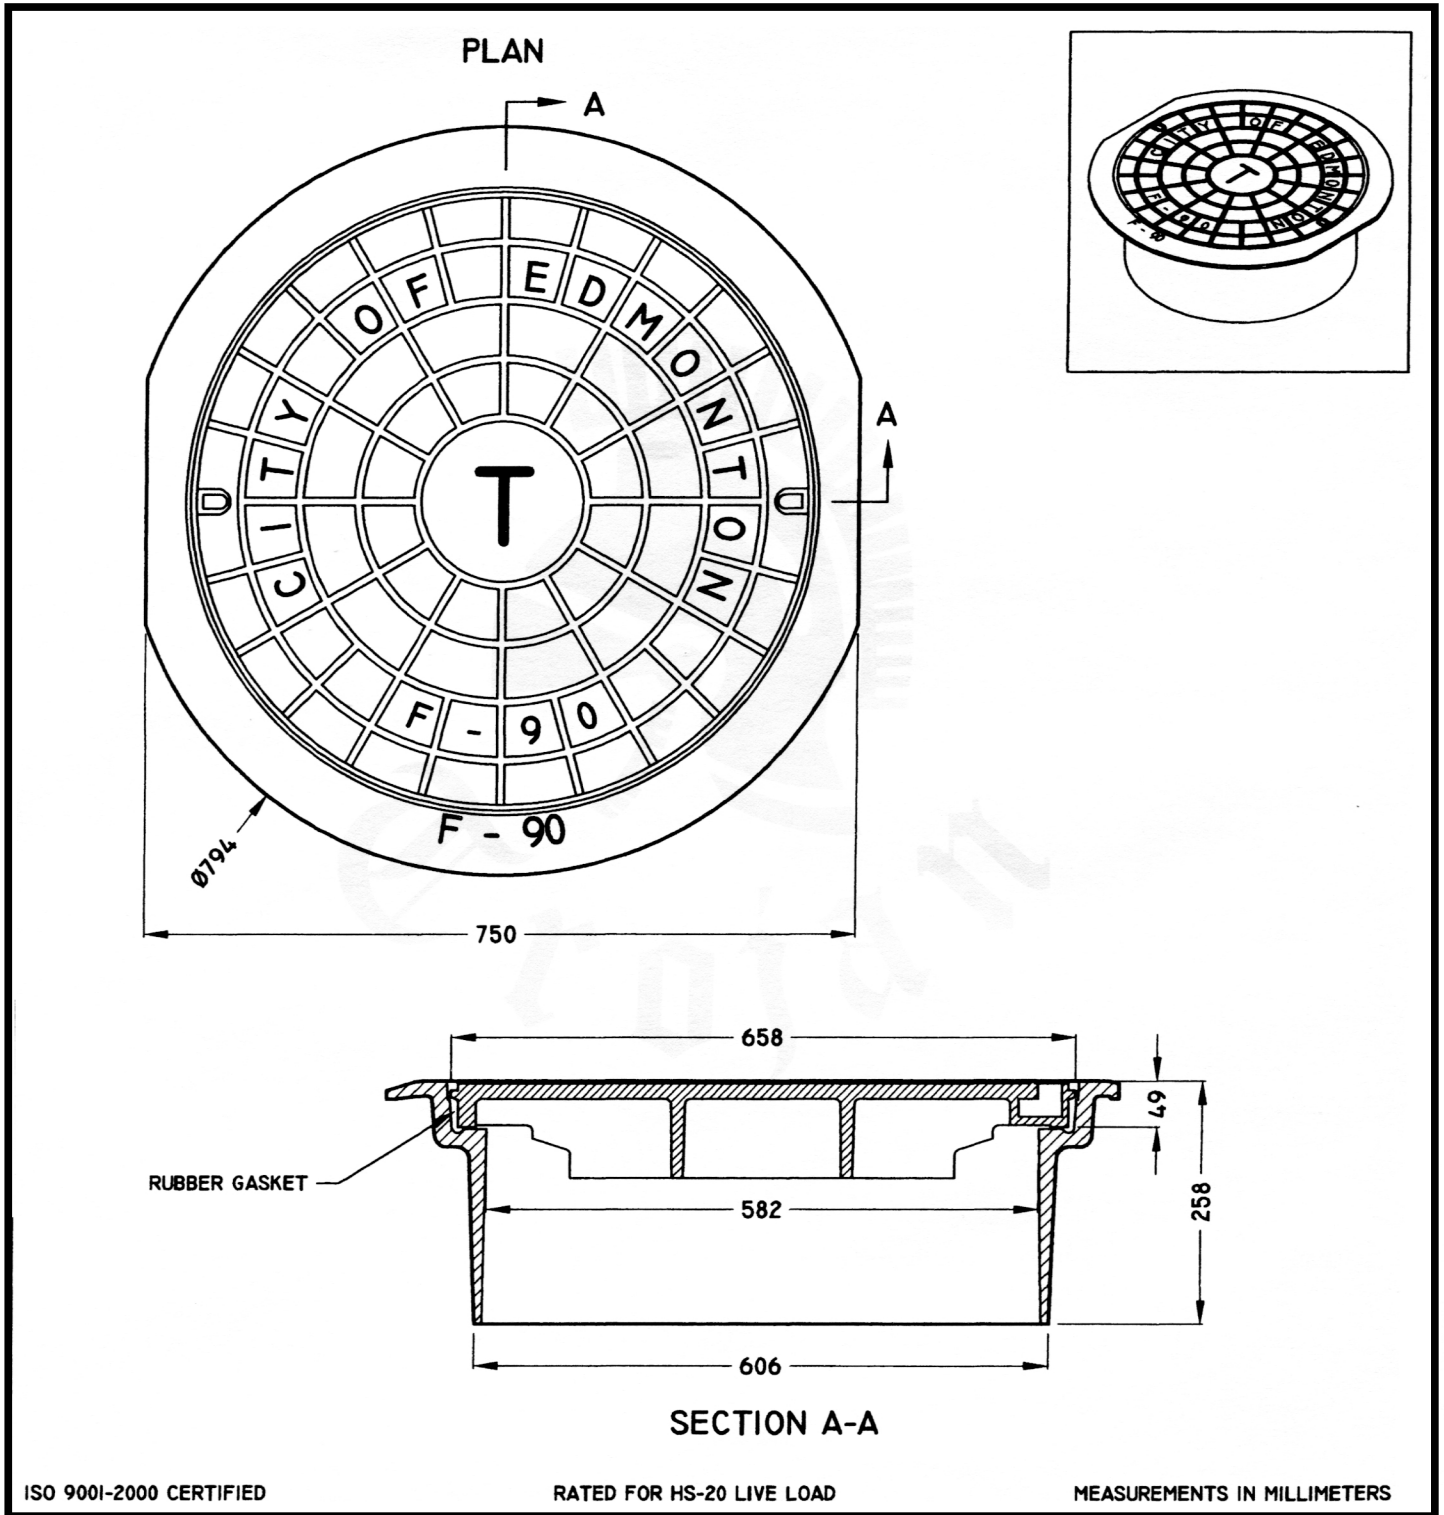

Please note that drawings are approximate and not to be used for engineering purposes – please contact us for specific dimensions.

FLOATING TYPE MANHOLE FRAME AND COVER

TF-90

TROJAN INDUSTRIES INC.
CALGARY • EDMONTON, ALBERTA