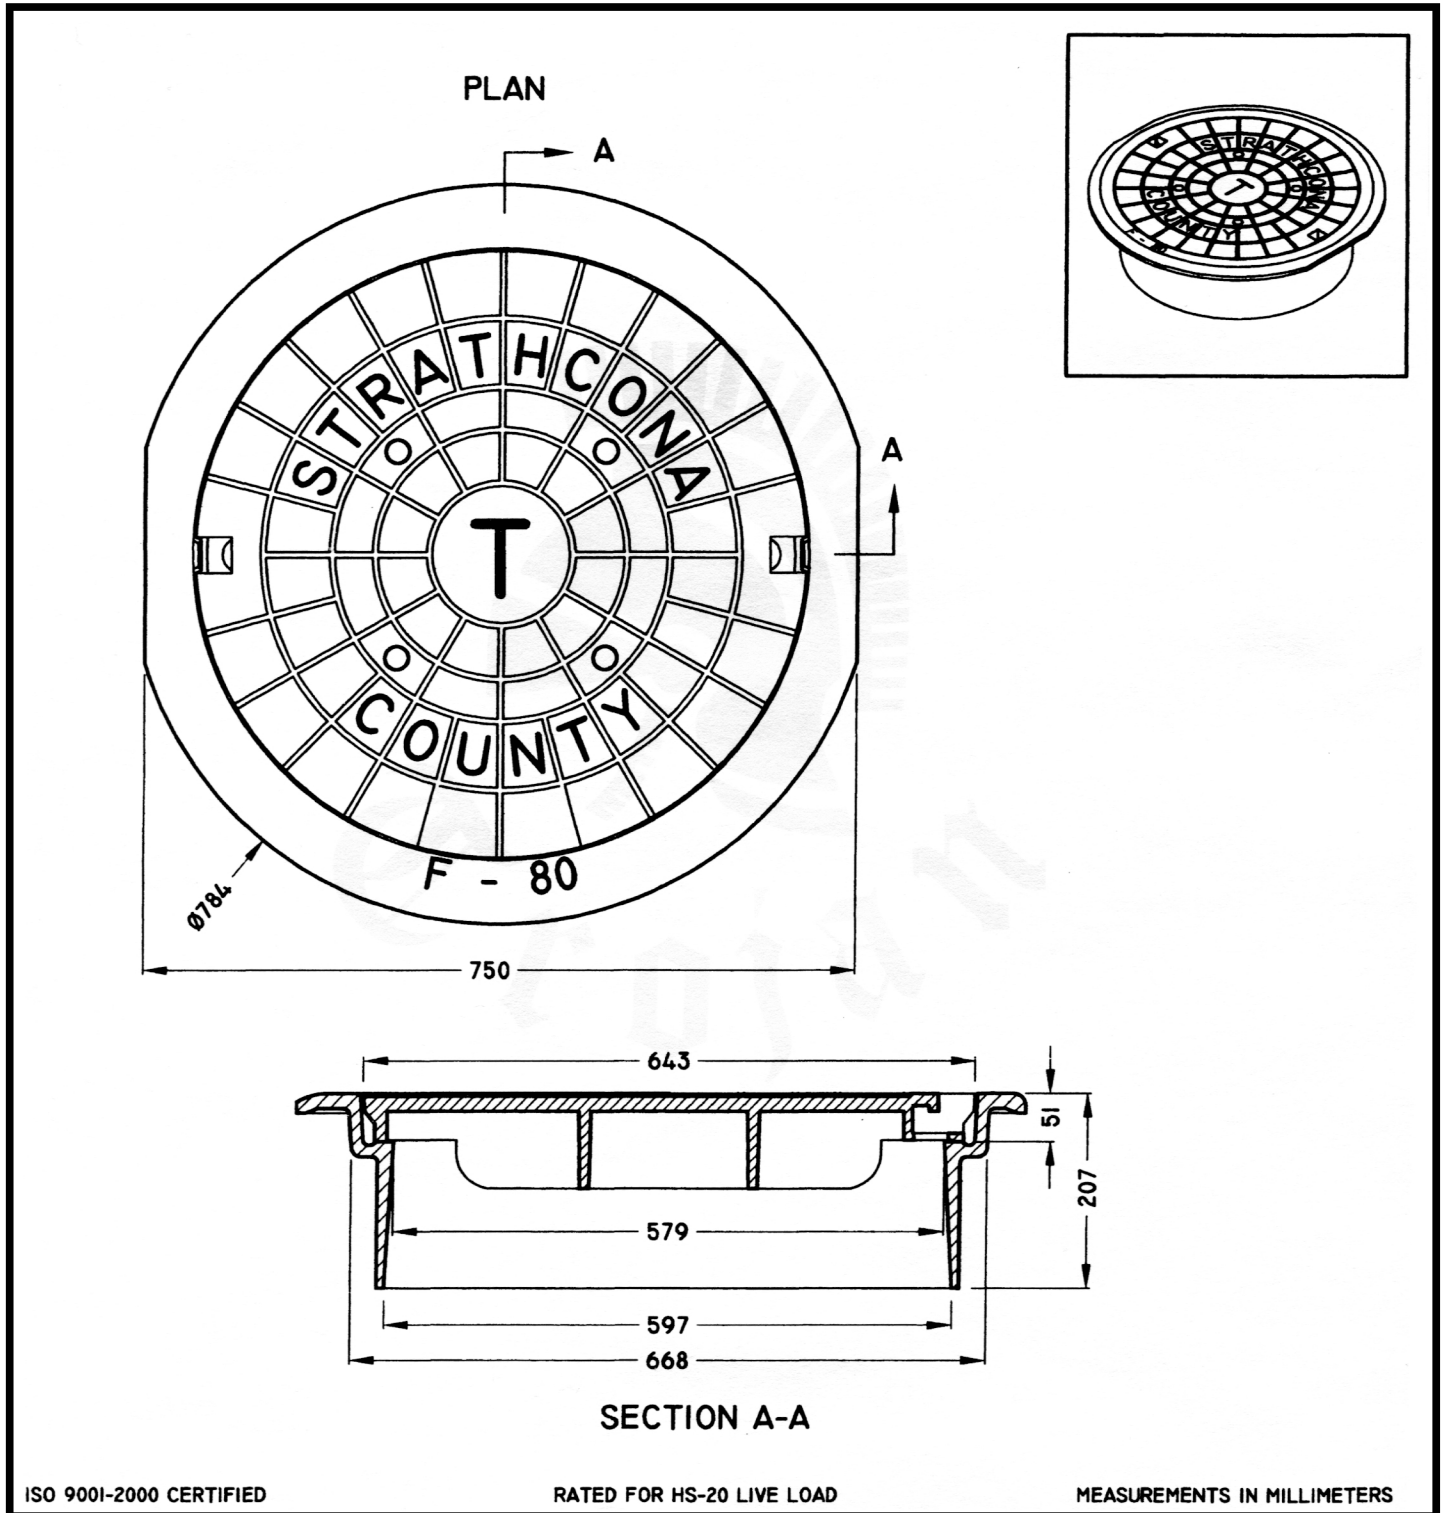

Please note that drawings are approximate and not to be used for engineering purposes – please contact us for specific dimensions.

FLOATING FRAME AND COVER

TF-80

TROJAN INDUSTRIES INC.
CALGARY • EDMONTON, ALBERTA