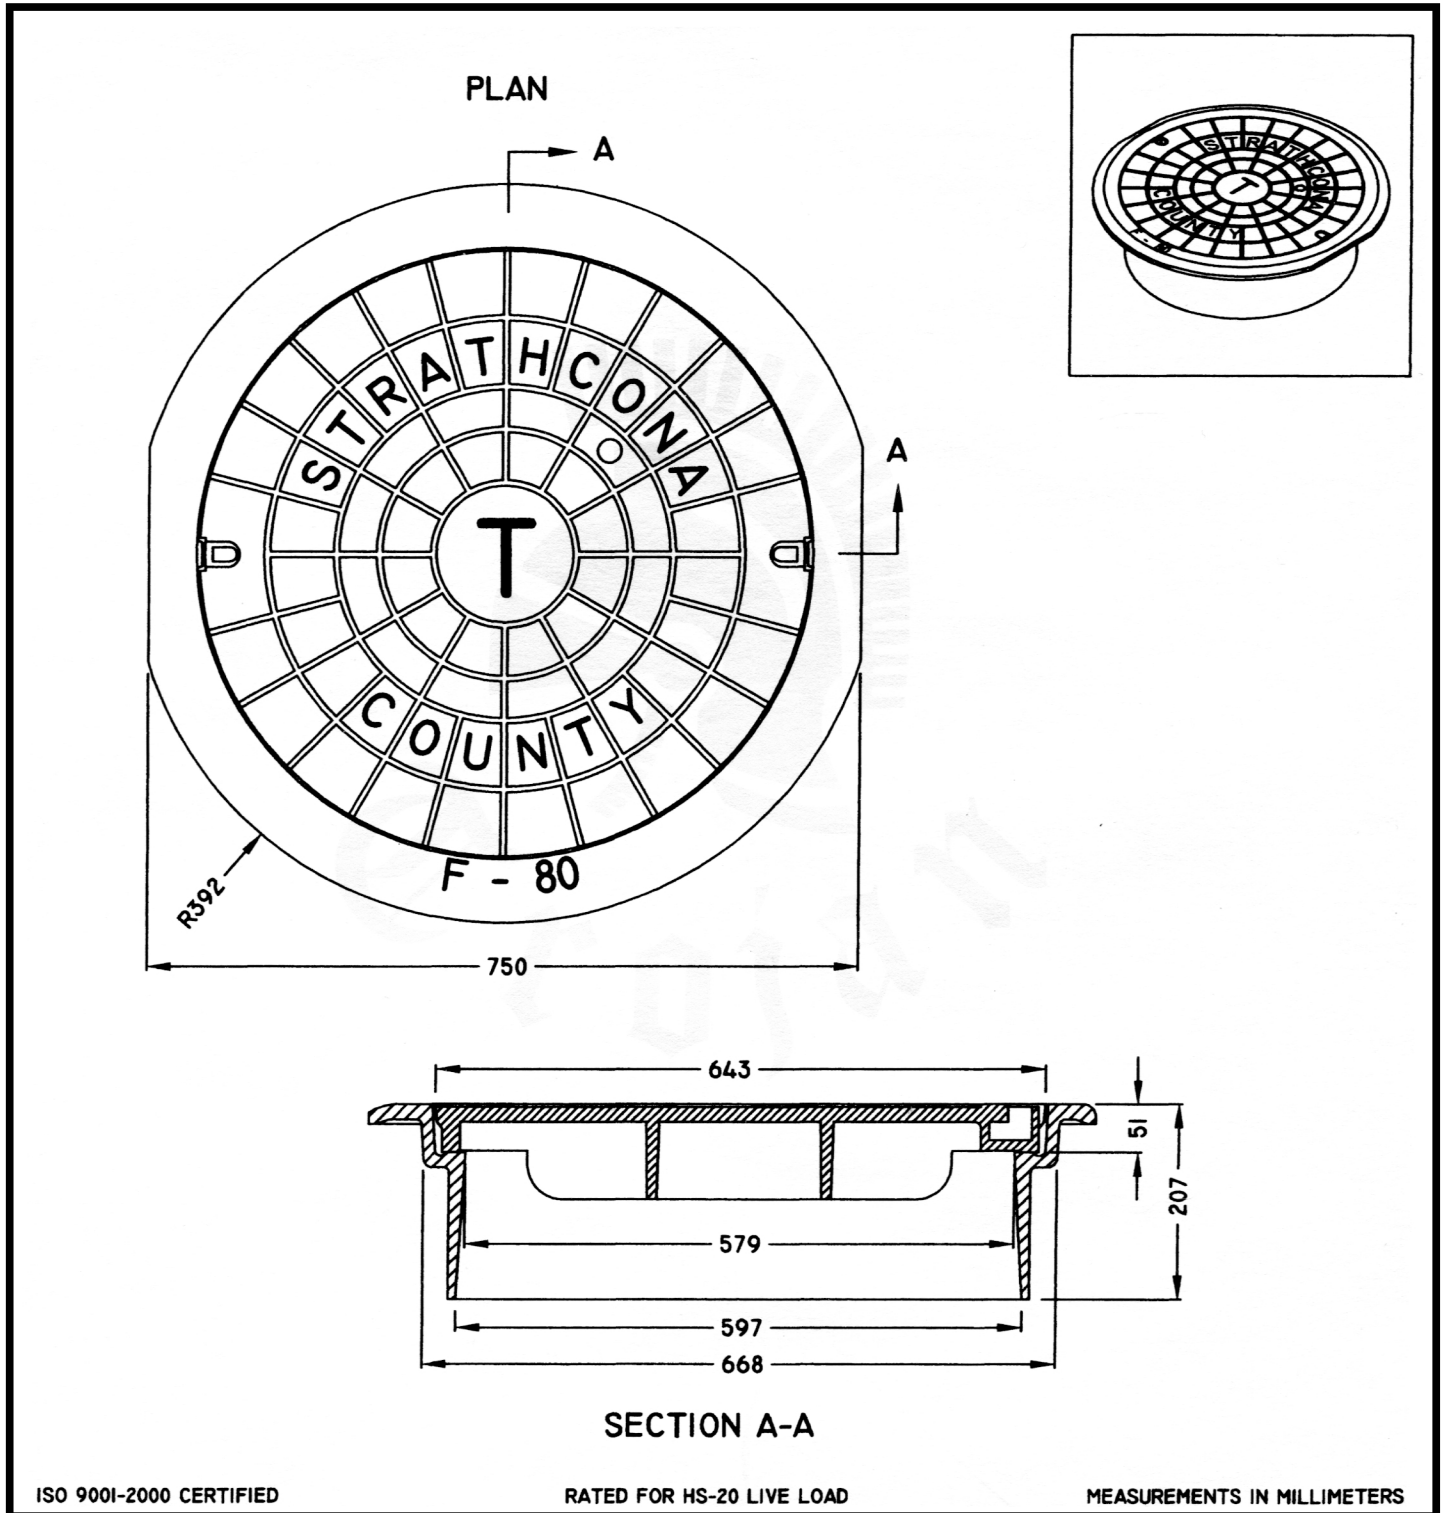

Please note that drawings are approximate and not to be used for engineering purposes – please contact us for specific dimensions.

FLOATING FRAME AND COVER

TF-80

TROJAN INDUSTRIES INC.
CALGARY • EDMONTON, ALBERTA