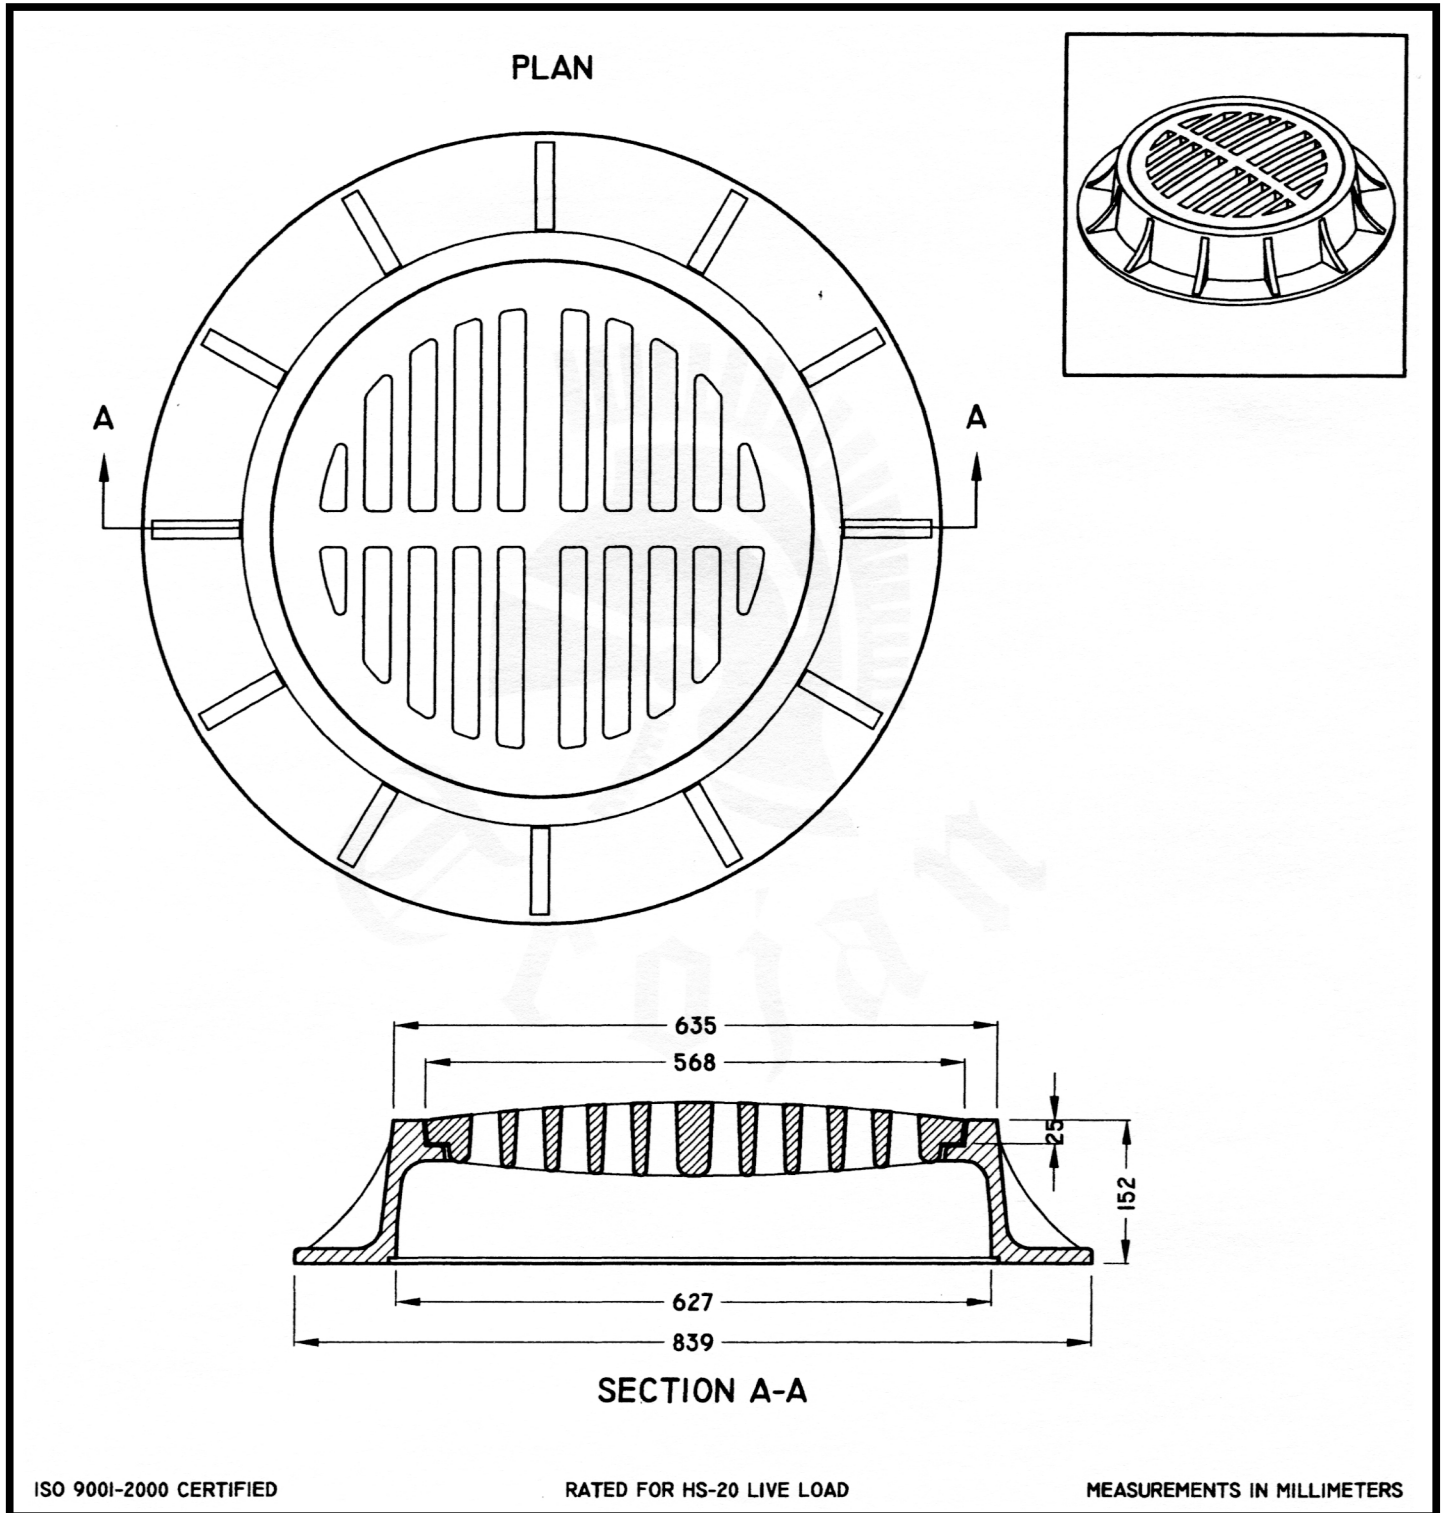

Please note that drawings are approximate and not to be used for engineering purposes – please contact us for specific dimensions.

FRAME AND GRATE

TF-39

TROJAN INDUSTRIES INC.
CALGARY • EDMONTON, ALBERTA