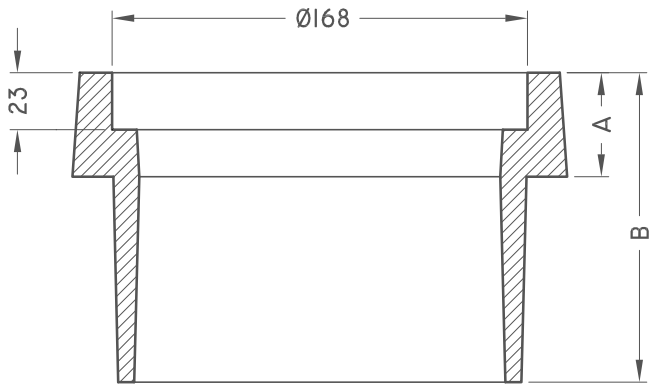

COS OS VALVE BOX RISERS

VBR COS OS

PLAN

DIMENSION	RISER			
	1"	2"	3"	4"
A	35	35	42	42
B	60	74	99	125

SECTION

ISO 9001-2000 CERTIFIED

MEASUREMENTS IN MILLIMETERS

1350 FIFE STREET
 WINNIPEG, MB
 R2X 2N7
 (P) 204.633.5535
 (F) 204.694.2210