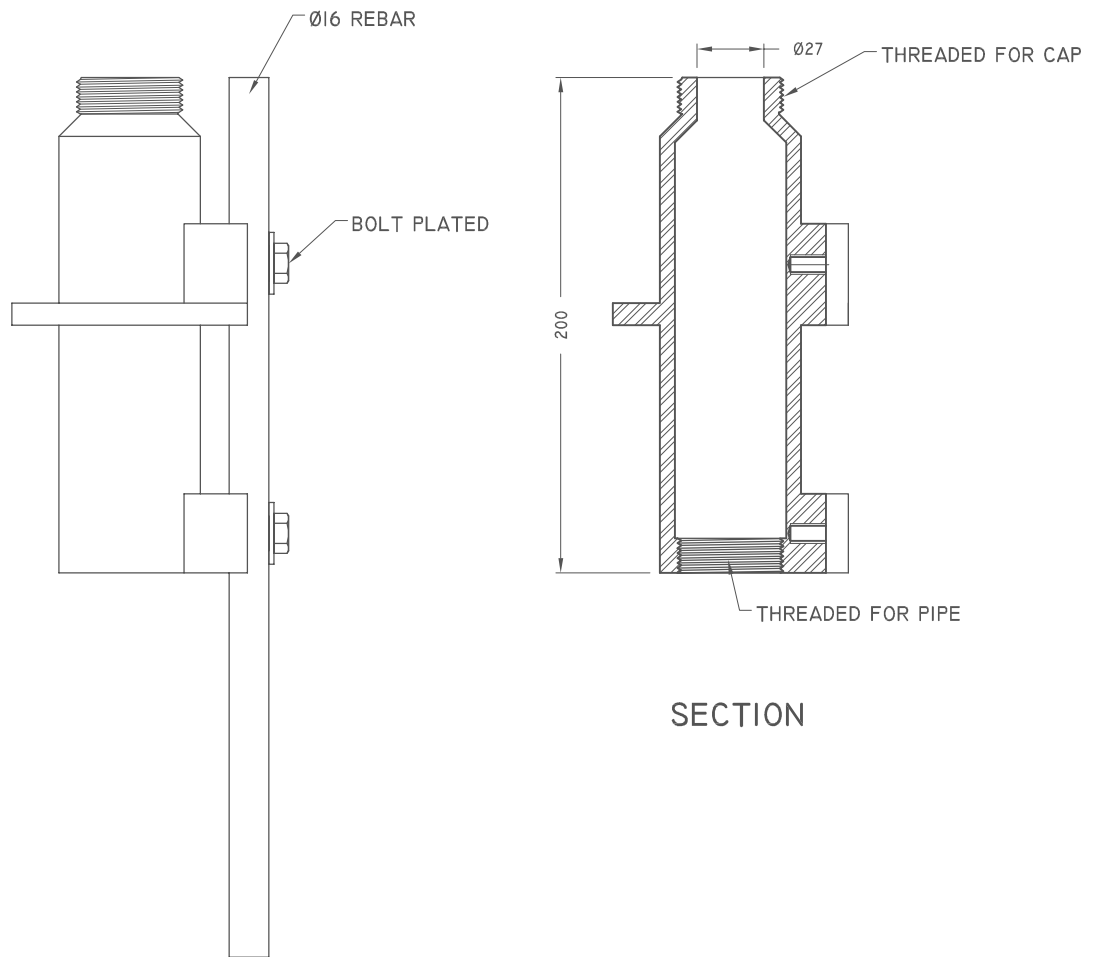

SERVICE BOX LOCATOR CASTING

SB LOC

ASSEMBLY VIEW

SECTION

ISO 9001-2000 CERTIFIED

MEASUREMENTS IN MILLIMETERS

1350 FIFE STREET
WINNIPEG, MB
R2X 2N7
(P) 204.633.5535
(F) 204.694.2210