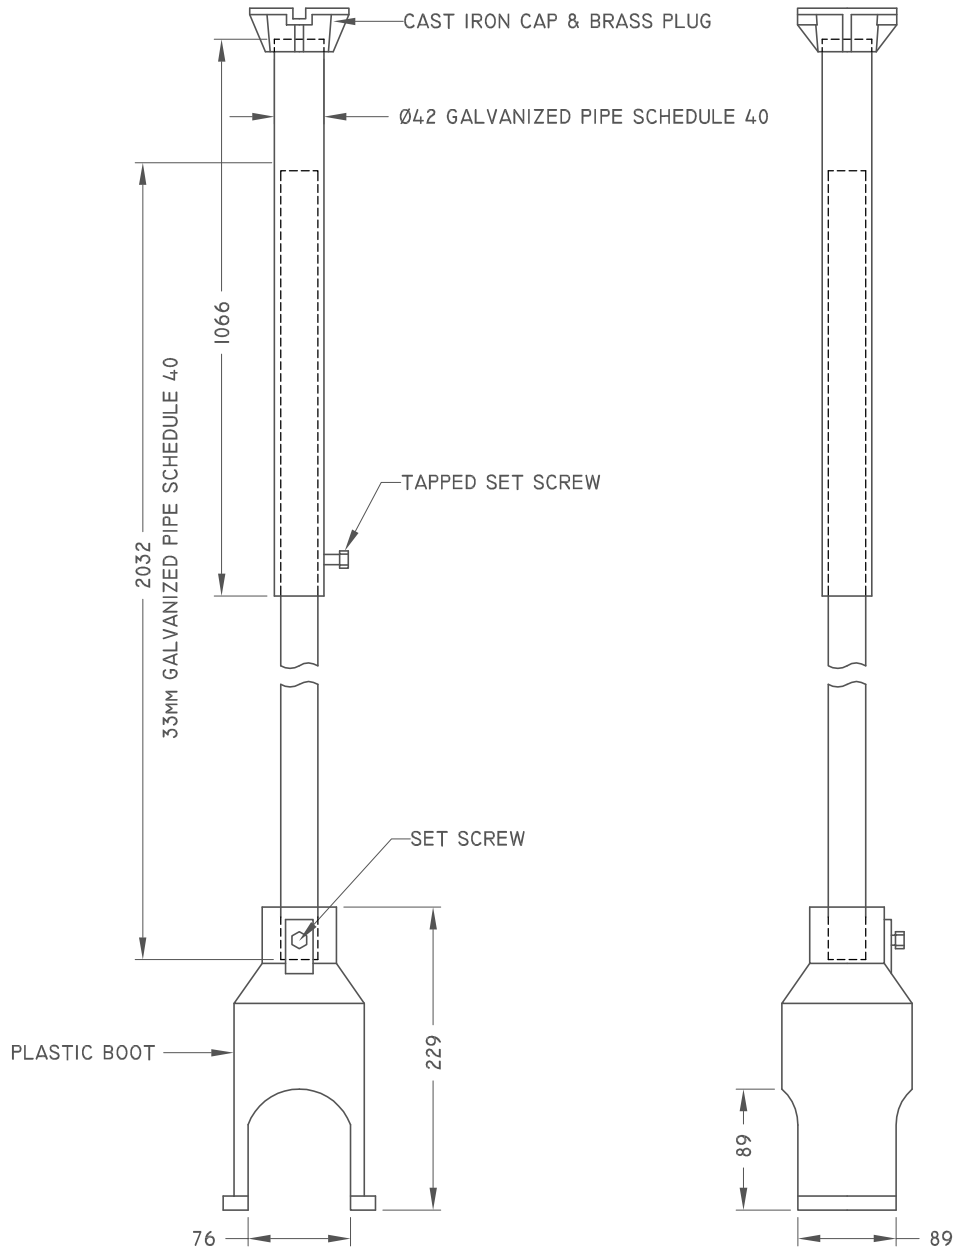

# MANITOBA SERVICE BOX SMALL

**SERVICE BOX**

ISO 9001-2000 CERTIFIED

MEASUREMENTS IN MILLIMETERS

1350 FIFE STREET  
WINNIPEG, MB  
R2X 2N7  
(P) 204.633.5535  
(F) 204.694.2210