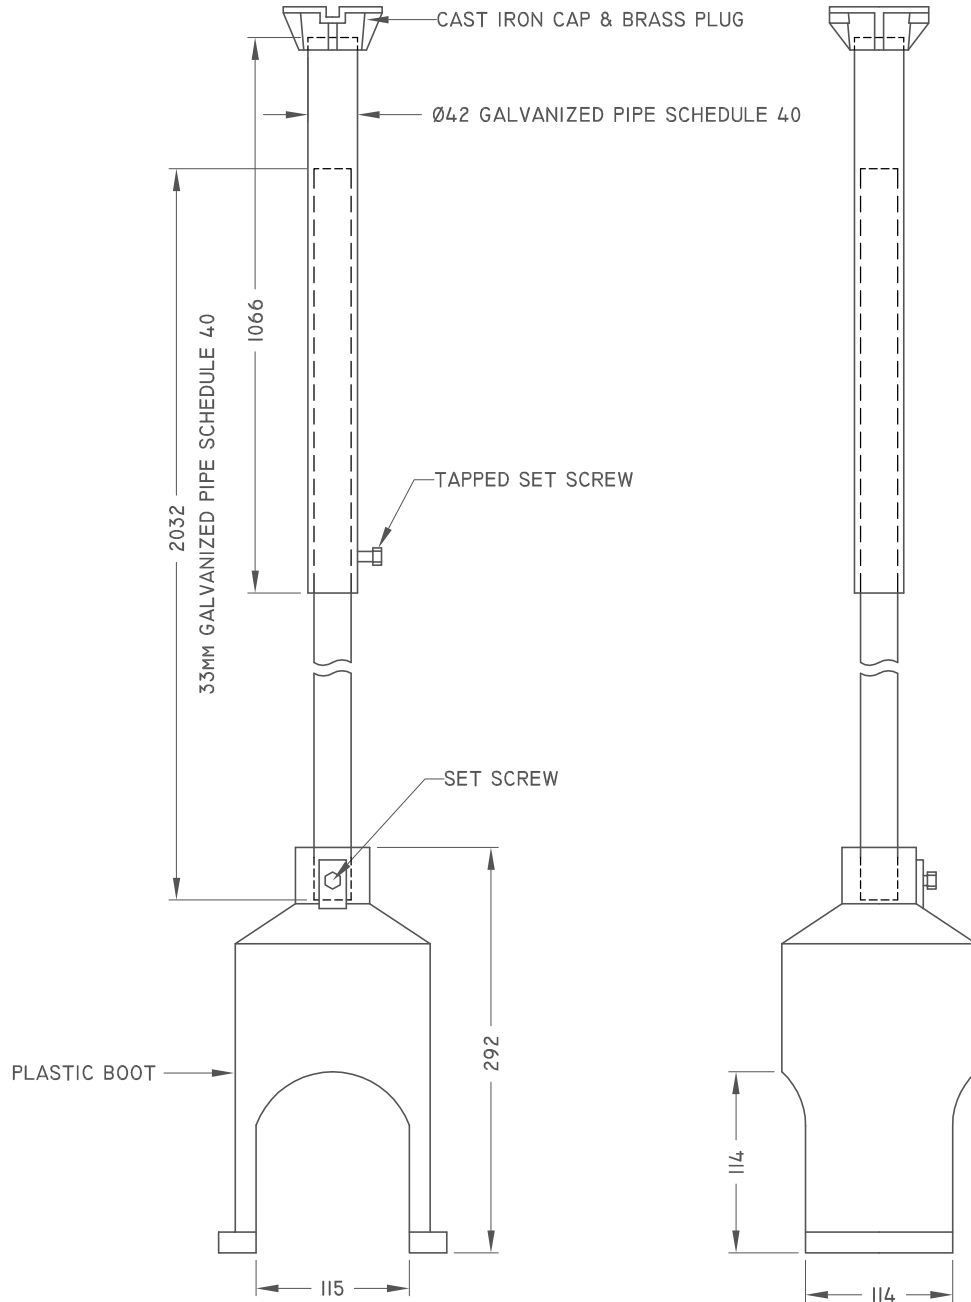

MANITOBA SERVICE BOX LARGE

SERVICE BOX

ISO 9001-2000 CERTIFIED

MEASUREMENTS IN MILLIMETERS

1350 FIFE STREET
WINNIPEG, MB
R2X 2N7
(P) 204.633.5535
(F) 204.694.2210