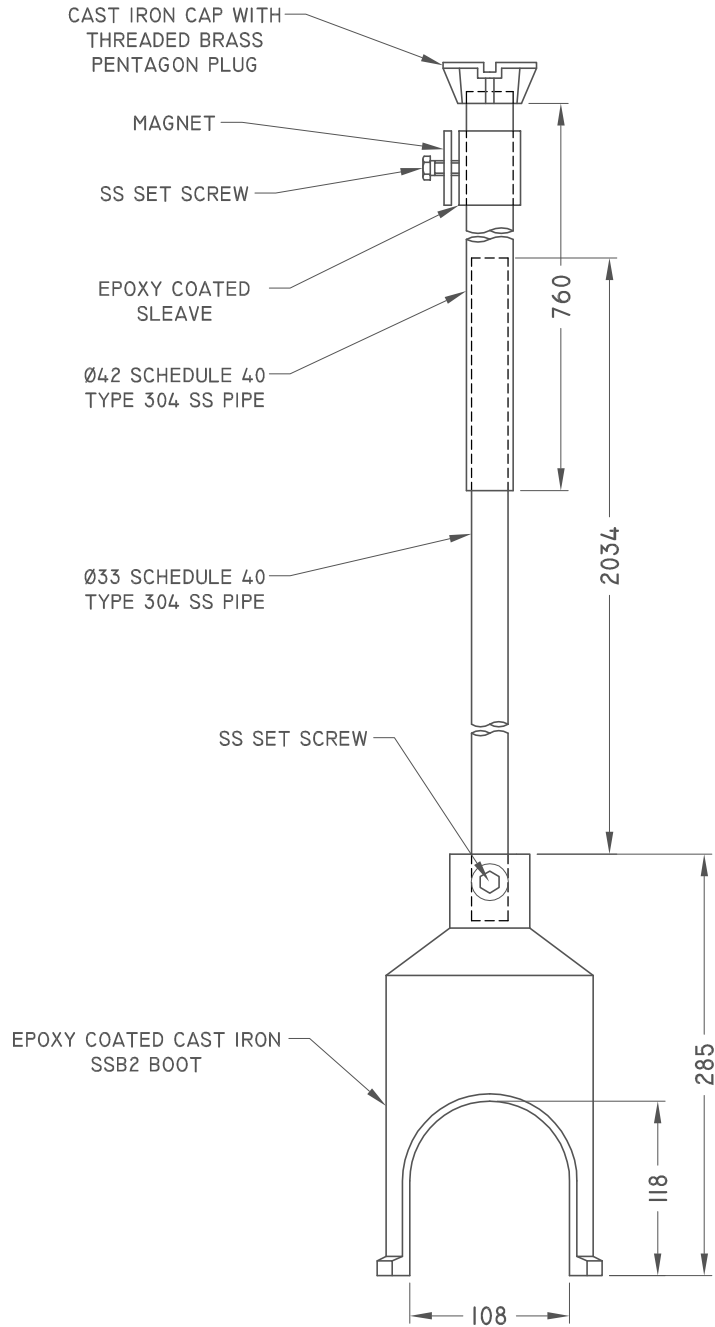

# CITY OF WINNIPEG SERVICE BOX LARGE

COW SB2

ISO 9001-2000 CERTIFIED

MEASUREMENTS IN MILLIMETERS

1350 FIFE STREET  
WINNIPEG, MB  
R2X 2N7  
(P) 204.633.5535  
(F) 204.694.2210