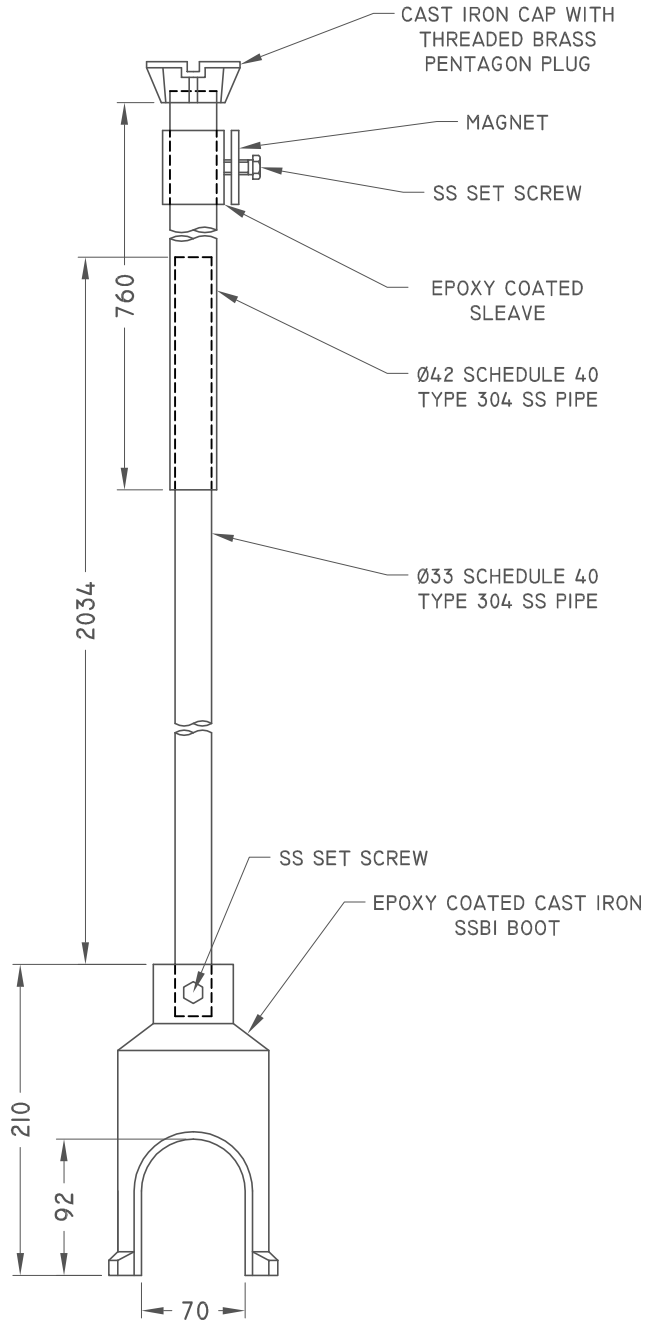

CITY OF WINNIPEG SERVICE BOX SMALL

COW SB1

ISO 9001-2000 CERTIFIED

MEASUREMENTS IN MILLIMETERS

1350 FIFE STREET
WINNIPEG, MB
R2X 2N7
(P) 204.633.5535
(F) 204.694.2210