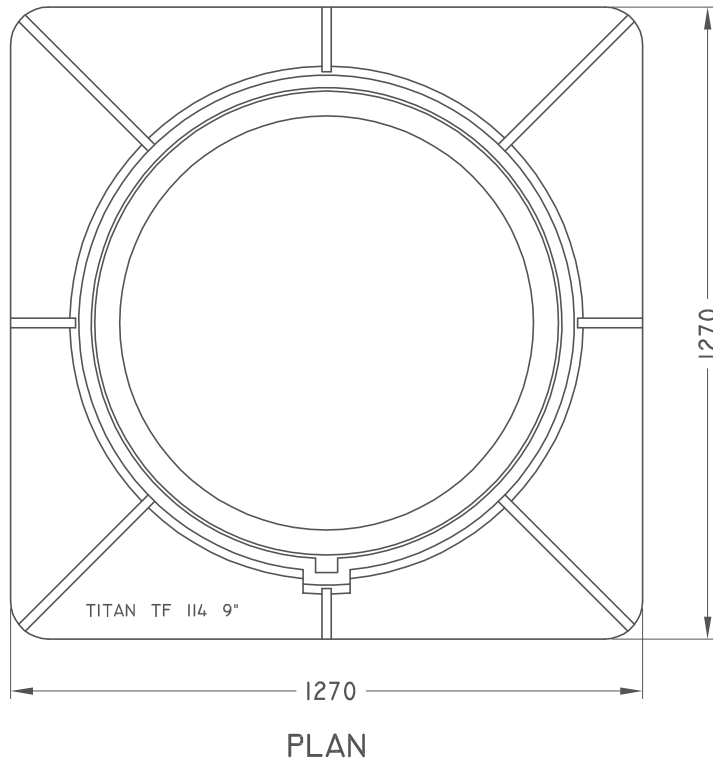

9" FRAME

TF-114 F9

ISO 9001-2000 CERTIFIED

RATED FOR HS-20 LIVE LOAD

MEASUREMENTS IN MILLIMETERS

1350 FIFE STREET
WINNIPEG, MB
R2X 2N7
(P) 204.633.5535
(F) 204.694.2210