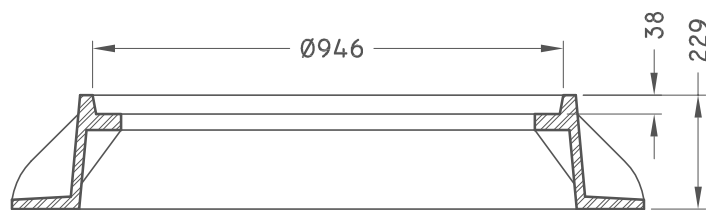

9" FRAME

TF-114 F9

ISO 9001-2000 CERTIFIED

RATED FOR HS-20 LIVE LOAD

MEASUREMENTS IN MILLIMETERS

1350 FIFE STREET
WINNIPEG, MB
R2X 2N7
(P) 204.633.5535
(F) 204.694.2210