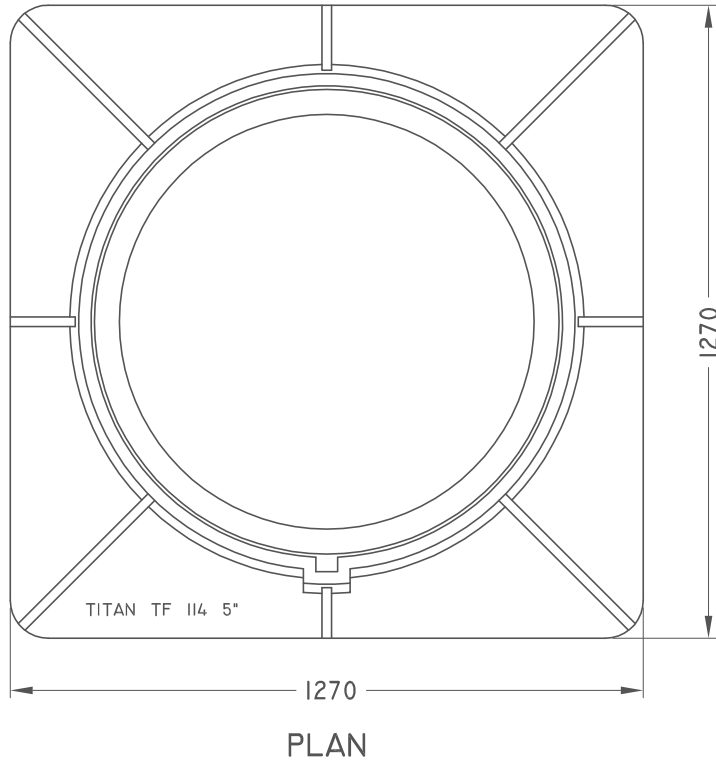

5" FRAME

TF-114 F5

ISO 9001-2000 CERTIFIED

RATED FOR HS-20 LIVE LOAD

MEASUREMENTS IN MILLIMETERS

1350 FIFE STREET
WINNIPEG, MB
R2X 2N7
(P) 204.633.5535
(F) 204.694.2210