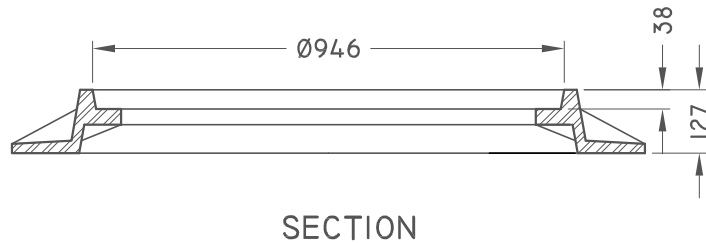

5" FRAME

TF-114 F5

ISO 9001-2000 CERTIFIED

RATED FOR HS-20 LIVE LOAD

MEASUREMENTS IN MILLIMETERS

1350 FIFE STREET
WINNIPEG, MB
R2X 2N7
(P) 204.633.5535
(F) 204.694.2210