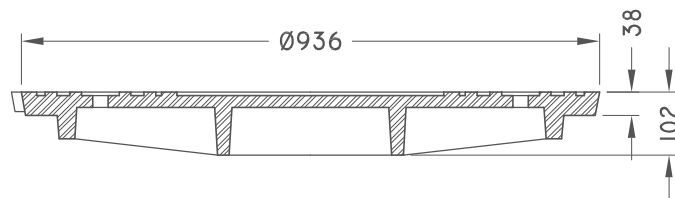

BLANK COVER

TF-114 CB

PLAN

SECTION

ISO 9001-2000 CERTIFIED

RATED FOR HS-20 LIVE LOAD

MEASUREMENTS IN MILLIMETERS

1350 FIFE STREET
WINNIPEG, MB
R2X 2N7
(P) 204.633.5535
(F) 204.694.2210