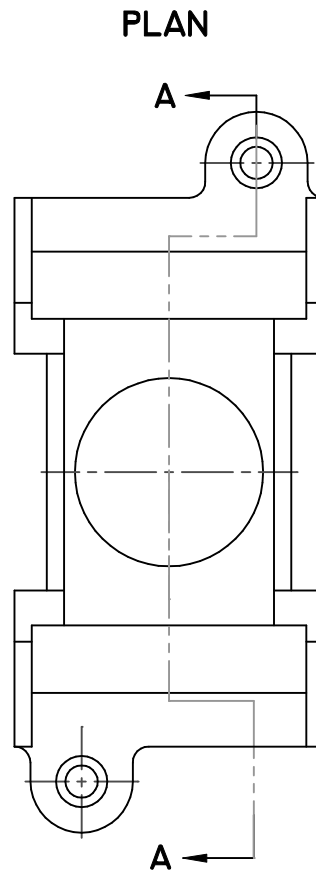

CURB CHAIR FOR 40MM VALVE

CE CHAIR 40

SECTION A-A

END VIEW

MEASUREMENTS IN MILLIMETERS