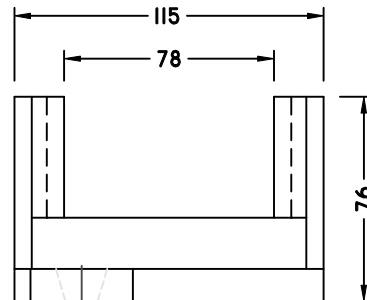

CURB CHAIR FOR 40MM VALVE

CE CHAIR 40

SECTION A-A

END VIEW

MEASUREMENTS IN MILLIMETERS