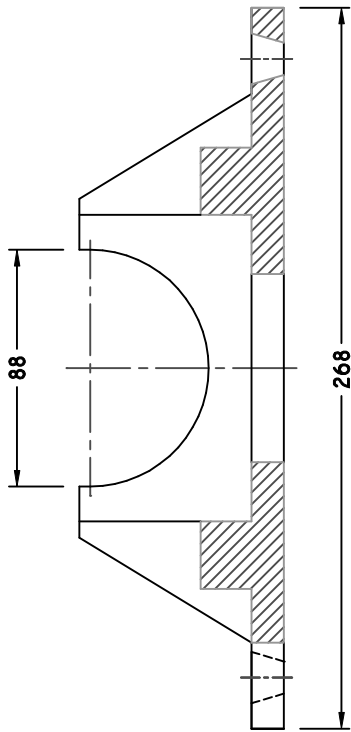

CURB CHAIR FOR 40MM VALVE

CE CHAIR 40

SECTION A-A

END VIEW

MEASUREMENTS IN MILLIMETERS