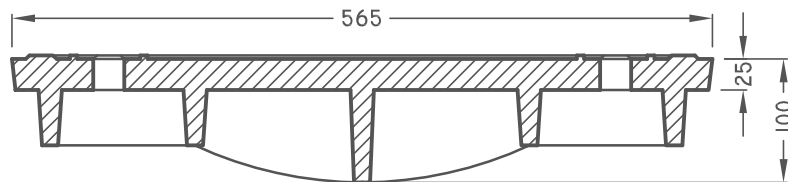

EDMONTON FONT LOGO COVER

TF-39

PLAN

SECTION A-A

ISO 9001-2000 CERTIFIED

RATED FOR HS-20 LIVE LOAD

MEASUREMENTS IN MILLIMETERS

TROJAN INDUSTRIES INC.
CALGARY • EDMONTON, ALBERTA