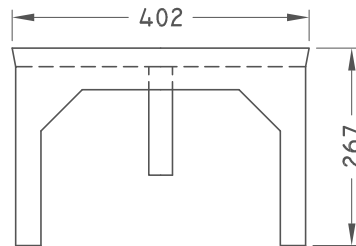

## 2 PIECE GRATE

TF-36

PART #1

PART #2

ISO 9001-2000 CERTIFIED

RATED FOR HS-20 LIVE LOAD

MEASUREMENTS IN MILLIMETERS

**TROJAN INDUSTRIES INC.**  
CALGARY • EDMONTON, ALBERTA