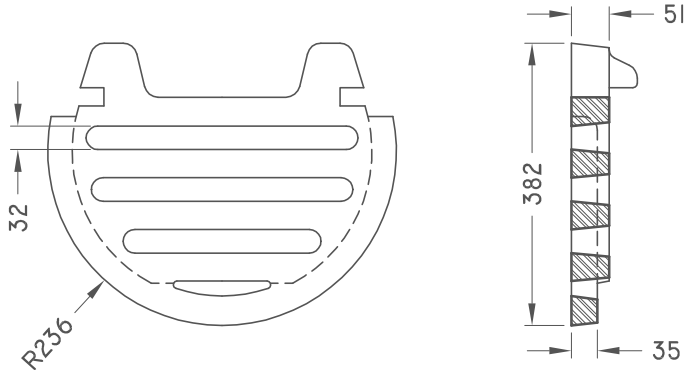

## 2 PIECE GRATE

TF-36

PART #1

PART #2

ISO 9001-2000 CERTIFIED

RATED FOR HS-20 LIVE LOAD

MEASUREMENTS IN MILLIMETERS

**TROJAN INDUSTRIES INC.**  
CALGARY • EDMONTON, ALBERTA