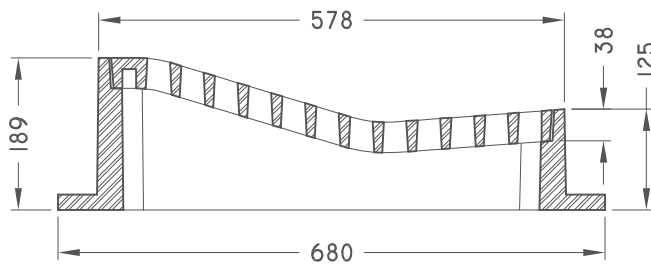

SINGLE FRAME AND GRATE

T-K7 S

PLAN

SECTION

ISO 9001-2000 CERTIFIED

RATED FOR HS-20 LIVE LOAD

MEASUREMENTS IN MILLIMETERS

TROJAN INDUSTRIES INC.